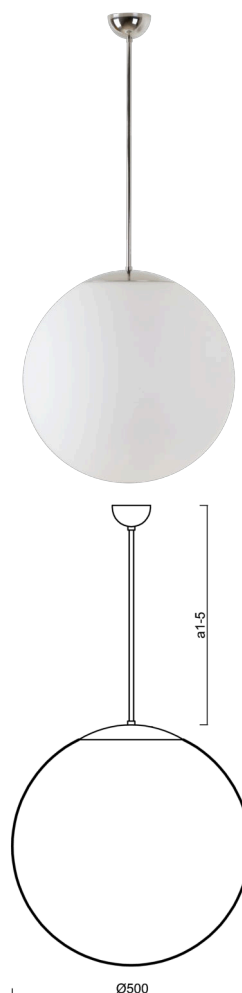

ADRIA P4

LED-5L07E900Z11/098/a2 NK3HST NL 4K##

WWW.OSMONT.CZ

ADRIA P4

Product code: ADR62781

Type: LED-5L07E900Z11/098/a2 NK3HST NL 4K##

Short description of the luminaire: Stainless steel polished | pendant LED light with emergency backup combined (with Self-test) | TRIPLEX OPAL hand blown glass shade| rod pendant 40 cm |

Technical

Types of luminaires	Emergency combined SELFTEST
Mounting type	Suspended - rod
Base material	stainless steel steel
Shade material	three-layer glass TRIPLEX OPAL
Base color	polished stainless steel
Shade color	white
Holding the shade	folding system
Mounting location	ceiling
Width	500 mm
Length	500 mm
Height	500 mm
Hinge length	400 mm
mounting holes (diameter)	none
Cable entrance	none
Energy Class	D
Impact strength	IK01
Operating temperature	from -20°C to +30°C

Electric

Power consumption	41 W
Ingress Protection	IP40
Socket	LED modul
Battery type	LiFePO4
Emergency time	3 hours
SELFTEST	yes
terminal block	none

Luminous

Lum. flux of luminaire	6120 lm
Lum. flux of light source	6960 lm
Lum. flux of light source in emergency mode	200 lm
Temperature	4000 K
Rated life time LED L80/B10	100000 hours
CRI	Ra80
MacAdam	3
Blue light hazard	Risk group 0