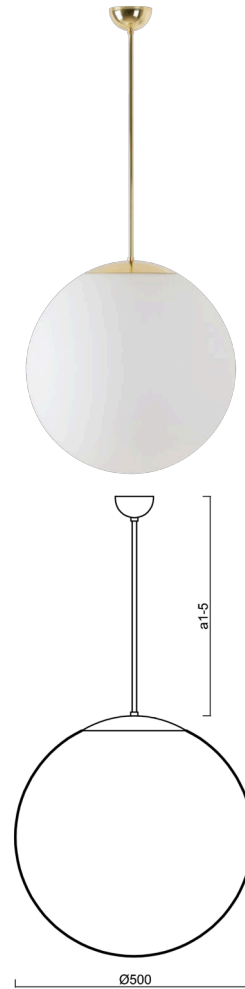

ADRIA P4

LED-5L07E900Z11/098/a5 NK3HST MS 4K##

WWW.OSMONT.CZ

ADRIA P4

Product code: ADR62779

Type: LED-5L07E900Z11/098/a5 NK3HST MS 4K##

Short description of the luminaire: Brass polished | pendant LED light with emergency backup combined (with Self-test) | TRIPLEX OPAL hand blown glass shade| rod pendant 100 cm |

Technical

Types of luminaires	Emergency combined SELFTEST
Mounting type	Suspended - rod
Base material	brass
Shade material	three-layer glass TRIPLEX OPAL
Base color	polished brass
Shade color	white
Holding the shade	folding system
Mounting location	ceiling
Width	500 mm
Length	500 mm
Height	500 mm
Hinge length	1000 mm
mounting holes (diameter)	none
Cable entrance	none
Energy Class	D
Impact strength	IK01
Operating temperature	from -20°C to +30°C