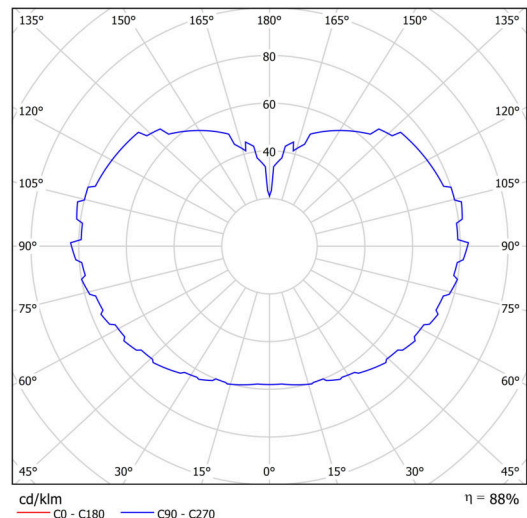

Luminous

Lum. flux of luminaire	6120 lm
Lum. flux of light source	6960 lm
Lum. flux of light source in emergency mode	200 lm
Temperature	4000 K
Rated life time LED L80/B10	100000 hours
CRI	Ra80
MacAdam	3
Blue light hazard	Risk group 0

Eulum data for calculation programs are available at www.osmont.cz.