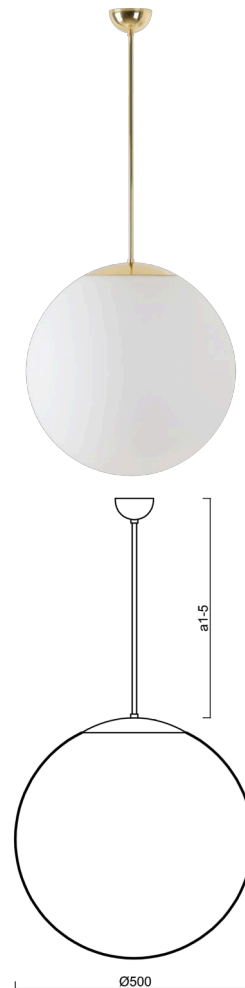

ADRIA P4

LED-5L07E900Z11/098/a2 NK3HST MS 4K##

WWW.OSMONT.CZ

ADRIA P4

Product code: ADR62776

Type: LED-5L07E900Z11/098/a2 NK3HST MS 4K##

Short description of the luminaire: Brass polished | pendant LED light with emergency backup combined (with Self-test) | TRIPLEX OPAL hand blown glass shade| rod pendant 40 cm |

Technical

Types of luminaires	Emergency combined SELFTEST
Mounting type	Suspended - rod
Base material	brass
Shade material	three-layer glass TRIPLEX OPAL
Base color	polished brass
Shade color	white
Holding the shade	folding system
Mounting location	ceiling
Width	500 mm
Length	500 mm
Height	500 mm
Hinge length	400 mm
mounting holes (diameter)	none
Cable entrance	none
Energy Class	D
Impact strength	IK01
Operating temperature	from -20°C to +30°C