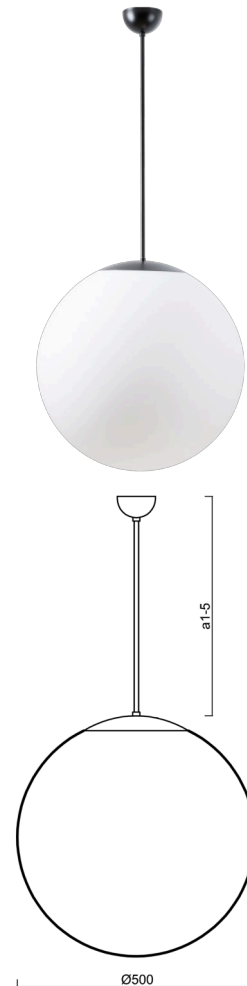

## ADRIA P4

---

LED-5L07E900Z11/098/a4 NK3HST C 4K##

[WWW.OSMONT.CZ](http://WWW.OSMONT.CZ)

# ADRIA P4

Product code: ADR62773

Type: LED-5L07E900Z11/098/a4 NK3HST C 4K##

Short description of the luminaire: Black colour | pendant LED light with emergency backup combined ( with Self-test) | TRIPLEX OPAL hand blown glass shade| rod pendant 80 cm |

## Technical

Types of luminaires	Emergency combined SELFTEST
Mounting type	Suspended - rod
Base material	steel
Shade material	three-layer glass TRIPLEX OPAL
Base color	black Ral9005
Shade color	white
Holding the shade	folding system
Mounting location	ceiling
Width	500 mm
Length	500 mm
Height	500 mm
Hinge length	800 mm
mounting holes (diameter)	none
Cable entrance	none
Energy Class	D
Impact strength	IK01
Operating temperature	from -20°C to +30°C