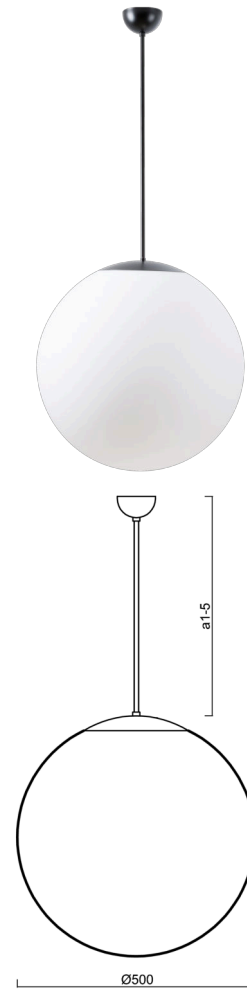

## ADRIA P4

---

LED-5L07E900Z11/098/a1 NK3HST C 4K##

[WWW.OSMONT.CZ](http://WWW.OSMONT.CZ)

# ADRIA P4

Product code: ADR62770

Type: LED-5L07E900Z11/098/a1 NK3HST C 4K##

Short description of the luminaire: Black colour | pendant LED light with emergency backup combined ( with Self-test) | TRIPLEX OPAL hand blown glass shade| rod pendant 20 cm |

## Technical

Types of luminaires	Emergency combined SELFTEST
Mounting type	Suspended - rod
Base material	steel
Shade material	three-layer glass TRIPLEX OPAL
Base color	black Ral9005
Shade color	white
Holding the shade	folding system
Mounting location	ceiling
Width	500 mm
Length	500 mm
Height	500 mm
Hinge length	200 mm
mounting holes (diameter)	none
Cable entrance	none
Energy Class	D
Impact strength	IK01
Operating temperature	from -20°C to +30°C