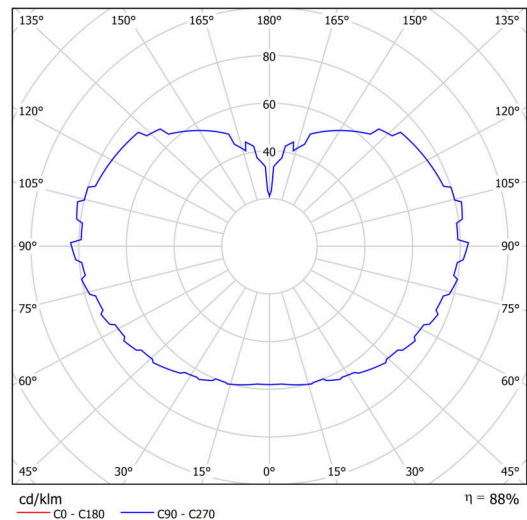

Luminous

Lum. flux of luminaire	6120 lm
Lum. flux of light source	6960 lm
Lum. flux of light source in emergency mode	200 lm
Temperature	4000 K
Rated life time LED L80/B10	100000 hours
CRI	Ra80
MacAdam	3
Blue light hazard	Risk group 0