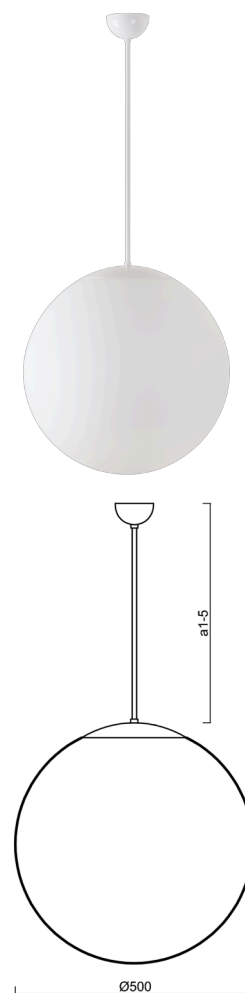

ADRIA P4

Product code: ADR62769

Type: LED-5L07E900Z11/098/a5 NK3HST B 4K##

Short description of the luminaire: White colour | pendant LED light with emergency backup combined (with Self-test) | TRIPLEX OPAL hand blown glass shade| rod pendant 100 cm |

Technical

Types of luminaires	Emergency combined SELFTEST
Mounting type	Suspended - rod
Base material	steel
Shade material	three-layer glass TRIPLEX OPAL
Base color	white Ra19003
Shade color	white
Holding the shade	folding system
Mounting location	ceiling
Width	500 mm
Length	500 mm
Height	500 mm
Hinge length	1000 mm
mounting holes (diameter)	none
Cable entrance	none
Energy Class	D
Impact strength	IK01
Operating temperature	from -20°C to +30°C

Electric

Power consumption	41 W
Ingress Protection	IP40
Socket	LED modul
Battery type	LiFePO4
Emergency time	3 hours
SELFTEST	yes
terminal block	none

Luminous

Lum. flux of luminaire	6120 lm
Lum. flux of light source	6960 lm
Lum. flux of light source in emergency mode	200 lm
Temperature	4000 K
Rated life time LED L80/B10	100000 hours
CRI	Ra80
MacAdam	3
Blue light hazard	Risk group 0

Eulum data for calculation programs are available at www.osmont.cz.