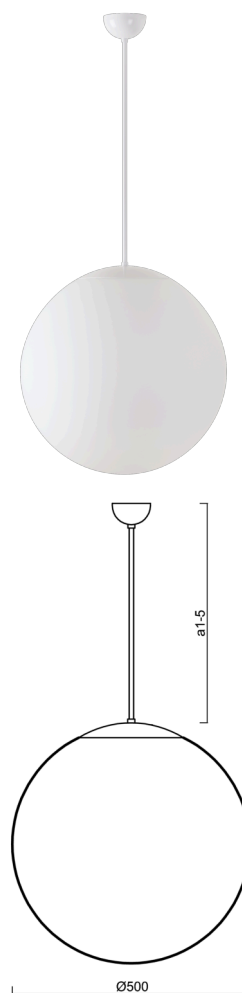

ADRIA P4

LED-5L07E900Z11/098/a3 NK3HST B 4K##

WWW.OSMONT.CZ

ADRIA P4

Product code: ADR62767

Type: LED-5L07E900Z11/098/a3 NK3HST B 4K##

Short description of the luminaire: White colour | pendant LED light with emergency backup combined (with Self-test) | TRIPLEX OPAL hand blown glass shade| rod pendant 60 cm |

Technical

Types of luminaires	Emergency combined SELFTEST
Mounting type	Suspended - rod
Base material	steel
Shade material	three-layer glass TRIPLEX OPAL
Base color	white Ra19003
Shade color	white
Holding the shade	folding system
Mounting location	ceiling
Width	500 mm
Length	500 mm
Height	500 mm
Hinge length	600 mm
mounting holes (diameter)	none
Cable entrance	none
Energy Class	D
Impact strength	IK01
Operating temperature	from -20°C to +30°C