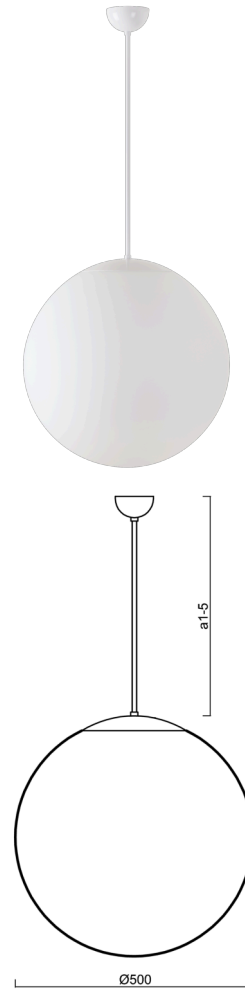

## ADRIA P4

---

LED-5L07E900Z11/098/a1 NK3HST B 4K##

[WWW.OSMONT.CZ](http://WWW.OSMONT.CZ)

# ADRIA P4

Product code: ADR62765

Type: LED-5L07E900Z11/098/a1 NK3HST B 4K##

Short description of the luminaire: White colour | pendant LED light with emergency backup combined ( with Self-test) | TRIPLEX OPAL hand blown glass shade| rod pendant 20 cm |

## Technical

Types of luminaires	Emergency combined SELFTEST
Mounting type	Suspended - rod
Base material	steel
Shade material	three-layer glass TRIPLEX OPAL
Base color	white Ra19003
Shade color	white
Holding the shade	folding system
Mounting location	ceiling
Width	500 mm
Length	500 mm
Height	500 mm
Hinge length	200 mm
mounting holes (diameter)	none
Cable entrance	none
Energy Class	D
Impact strength	IK01
Operating temperature	from -20°C to +30°C