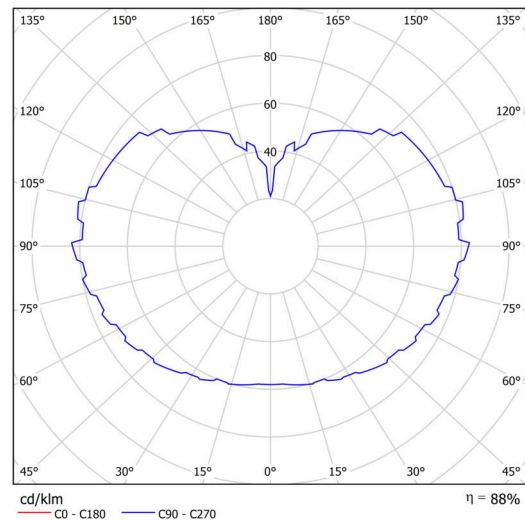

Luminous

Lum. flux of luminaire	6120 lm
Lum. flux of light source	6960 lm
Lum. flux of light source in emergency mode	200 lm
Temperature	4000 K
Rated life time LED L80/B10	100000 hours
CRI	Ra80
MacAdam	3
Blue light hazard	Risk group 0

Eulum data for calculation programs are available at www.osmont.cz.