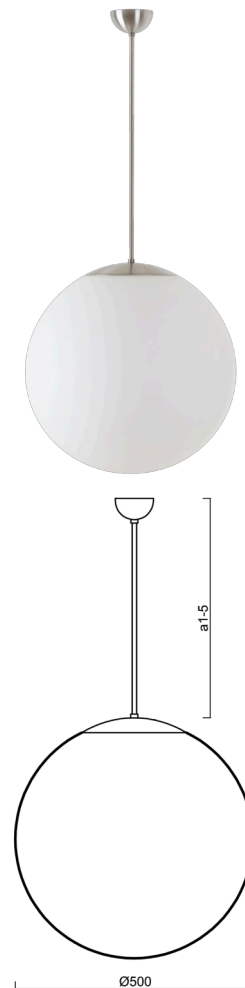

ADRIA P4

LED-5L07E900Z11/098/a5 NK3HST NB 3K##

WWW.OSMONT.CZ

ADRIA P4

Product code: ADR62289

Type: LED-5L07E900Z11/098/a5 NK3HST NB 3K##

Short description of the luminaire: Stainless steel brushed | pendant LED light with emergency backup combined (with Self-test) | TRIPLEX OPAL hand blown glass shade Tyčový závěs o délce 100 cm |

Technical

Types of luminaires	Emergency combined SELFTEST
Mounting type	Suspended - rod
Base material	stainless steel steel
Shade material	three-layer glass TRIPLEX OPAL
Base color	brushed stainless steel
Shade color	white
Holding the shade	folding system
Mounting location	ceiling
Width	500 mm
Length	500 mm
Height	500 mm
Hinge length	1000 mm
mounting holes (diameter)	none
Cable entrance	none
Energy Class	D
Impact strength	IK01
Operating temperature	from -20°C to +30°C