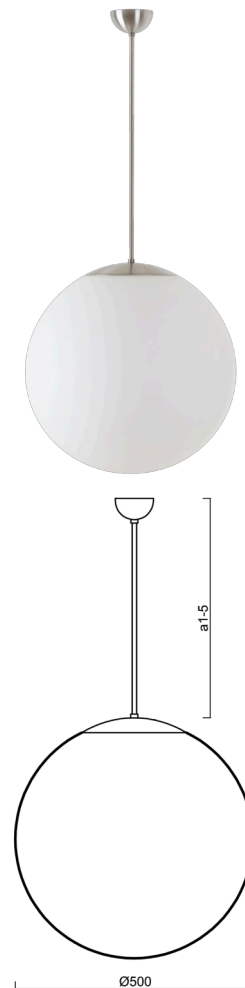

ADRIA P4

LED-5L07E900Z11/098/a3 NK3HST NB 3K##

WWW.OSMONT.CZ

ADRIA P4

Product code: ADR62287

Type: LED-5L07E900Z11/098/a3 NK3HST NB 3K##

Short description of the luminaire: Stainless steel brushed | pendant LED light with emergency backup combined (with Self-test) | TRIPLEX OPAL hand blown glass shade Tyčový závěs o délce 60 cm |

Technical

Types of luminaires	Emergency combined SELFTEST
Mounting type	Suspended - rod
Base material	stainless steel steel
Shade material	three-layer glass TRIPLEX OPAL
Base color	brushed stainless steel
Shade color	white
Holding the shade	folding system
Mounting location	ceiling
Width	500 mm
Length	500 mm
Height	500 mm
Hinge length	600 mm
mounting holes (diameter)	none
Cable entrance	none
Energy Class	D
Impact strength	IK01
Operating temperature	from -20°C to +30°C