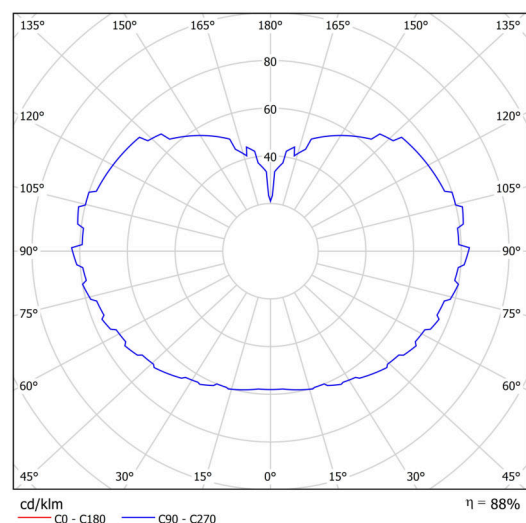

Technical

Types of luminaires	Emergency combined SELFTEST
Mounting type	Suspended - rod
Base material	stainless steel steel
Shade material	three-layer glass TRIPLEX OPAL
Base color	brushed stainless steel
Shade color	white
Holding the shade	folding system
Mounting location	ceiling
Width	500 mm
Length	500 mm
Height	500 mm
Hinge length	400 mm
mounting holes (diameter)	none
Cable entrance	none
Energy Class	D
Impact strength	IK01
Operating temperature	from -20°C to +30°C

Electric

Power consumption	41 W
Ingress Protection	IP40
Socket	LED modul
Battery type	LiFePO4
Emergency time	3 hours
SELFTEST	yes
terminal block	none

Luminous

Lum. flux of luminaire	5870 lm
Lum. flux of light source	6670 lm
Lum. flux of light source in emergency mode	200 lm
Temperature	3000 K
Rated life time LED L80/B10	100000 hours
CRI	Ra80
MacAdam	3
Blue light hazard	Risk group 0