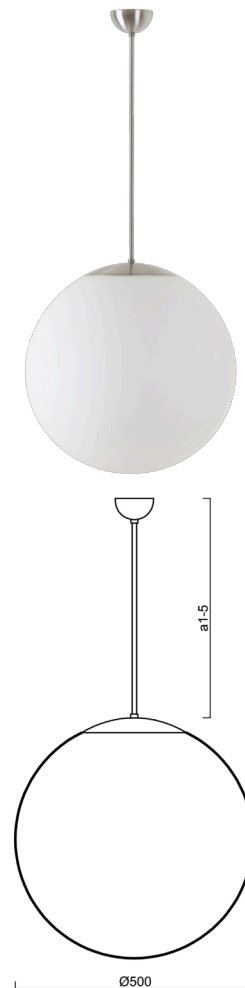

ADRIA P4

LED-5L07E900Z11/098/a2 NK3HST NB 3K##

WWW.OSMONT.CZ

ADRIA P4

Product code: ADR62286

Type: LED-5L07E900Z11/098/a2 NK3HST NB 3K##

Short description of the luminaire: Stainless steel brushed | pendant LED light with emergency backup combined (with Self-test) | TRIPLEX OPAL hand blown glass shade Tyčový závěs o délce 40 cm |

Technical

Types of luminaires	Emergency combined SELFTEST
Mounting type	Suspended - rod
Base material	stainless steel steel
Shade material	three-layer glass TRIPLEX OPAL
Base color	brushed stainless steel
Shade color	white
Holding the shade	folding system
Mounting location	ceiling
Width	500 mm
Length	500 mm
Height	500 mm
Hinge length	400 mm
mounting holes (diameter)	none
Cable entrance	none
Energy Class	D
Impact strength	IK01
Operating temperature	from -20°C to +30°C