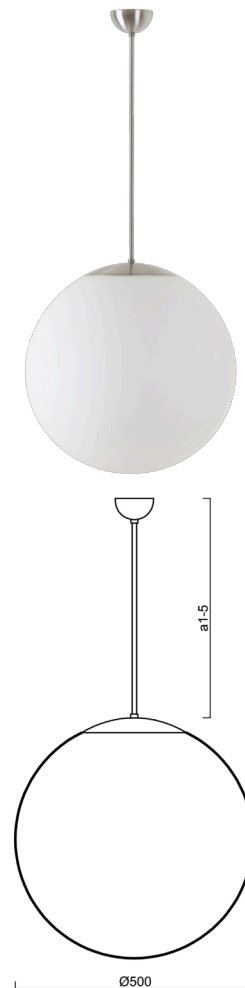

## ADRIA P4

---

LED-5L07E900Z11/098/a1 NK3HST NB 3K##

[WWW.OSMONT.CZ](http://WWW.OSMONT.CZ)

# ADRIA P4

Product code: ADR62285

Type: LED-5L07E900Z11/098/a1 NK3HST NB 3K##

Short description of the luminaire: Stainless steel brushed | pendant LED light with emergency backup combined (with Self-test) | TRIPLEX OPAL hand blown glass shade Tyčový závěs o délce 20 cm |

## Technical

Types of luminaires	Emergency combined SELFTEST
Mounting type	Suspended - rod
Base material	stainless steel steel
Shade material	three-layer glass TRIPLEX OPAL
Base color	brushed stainless steel
Shade color	white
Holding the shade	folding system
Mounting location	ceiling
Width	500 mm
Length	500 mm
Height	500 mm
Hinge length	200 mm
mounting holes (diameter)	none
Cable entrance	none
Energy Class	D
Impact strength	IK01
Operating temperature	from -20°C to +30°C