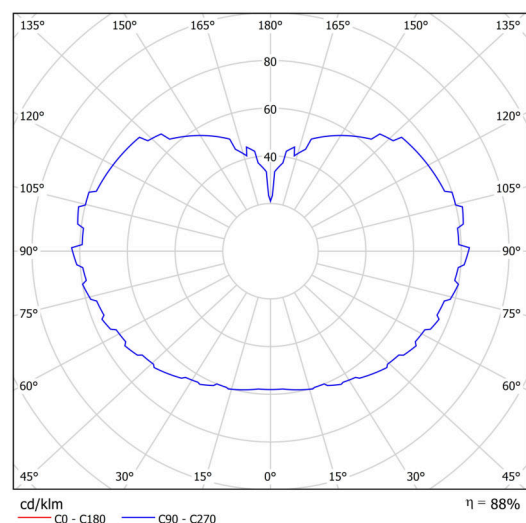

Luminous

Lum. flux of luminaire	5870 lm
Lum. flux of light source	6670 lm
Lum. flux of light source in emergency mode	200 lm
Temperature	3000 K
Rated life time LED L80/B10	100000 hours
CRI	Ra80
MacAdam	3
Blue light hazard	Risk group 0