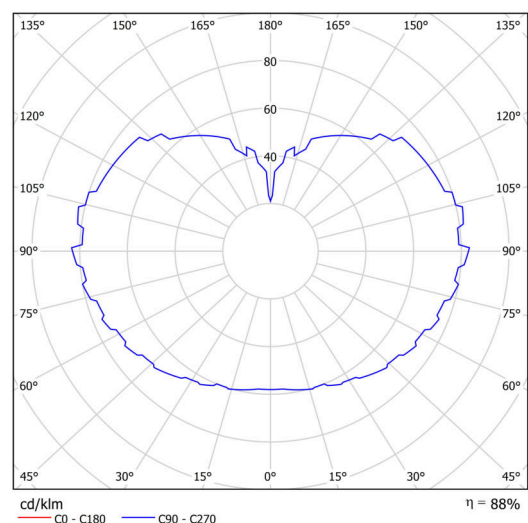

Luminous

Lum. flux of luminaire	5870 lm
Lum. flux of light source	6670 lm
Lum. flux of light source in emergency mode	200 lm
Temperature	3000 K
Rated life time LED L80/B10	100000 hours
CRI	Ra80
MacAdam	3
Blue light hazard	Risk group 0