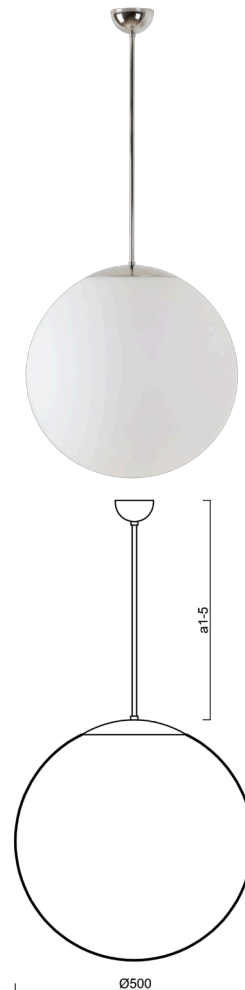

ADRIA P4

LED-5L07E900Z11/098/a5 NK3HST NL 3K##

WWW.OSMONT.CZ

ADRIA P4

Product code: ADR62284

Type: LED-5L07E900Z11/098/a5 NK3HST NL 3K##

Short description of the luminaire: Stainless steel polished | pendant LED light with emergency backup combined (with Self-test) | TRIPLEX OPAL hand blown glass shade | rod pendant 100 cm |

Technical

| | |
|---------------------------|--------------------------------|
| Types of luminaires | Emergency combined SELFTEST |
| Mounting type | Suspended - rod |
| Base material | stainless steel steel |
| Shade material | three-layer glass TRIPLEX OPAL |
| Base color | polished stainless steel |
| Shade color | white |
| Holding the shade | folding system |
| Mounting location | ceiling |
| Width | 500 mm |
| Length | 500 mm |
| Height | 500 mm |
| Hinge length | 1000 mm |
| mounting holes (diameter) | none |
| Cable entrance | none |
| Energy Class | D |
| Impact strength | IK01 |
| Operating temperature | from -20°C to +30°C |