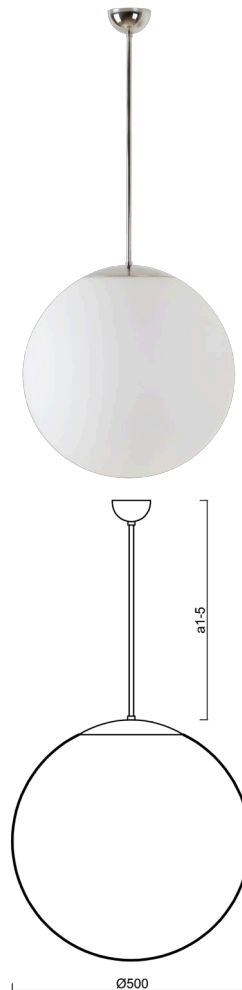

ADRIA P4

LED-5L07E900Z11/098/a4 NK3HST NL 3K##

WWW.OSMONT.CZ

ADRIA P4

Product code: ADR62283

Type: LED-5L07E900Z11/098/a4 NK3HST NL 3K##

Short description of the luminaire: Stainless steel polished | pendant LED light with emergency backup combined (with Self-test) | TRIPLEX OPAL hand blown glass shade| rod pendant 80 cm |

Technical

Types of luminaires	Emergency combined SELFTEST
Mounting type	Suspended - rod
Base material	stainless steel steel
Shade material	three-layer glass TRIPLEX OPAL
Base color	polished stainless steel
Shade color	white
Holding the shade	folding system
Mounting location	ceiling
Width	500 mm
Length	500 mm
Height	500 mm
Hinge length	800 mm
mounting holes (diameter)	none
Cable entrance	none
Energy Class	D
Impact strength	IK01
Operating temperature	from -20°C to +30°C

Electric

Power consumption	41 W
Ingress Protection	IP40
Socket	LED modul
Battery type	LiFePO4
Emergency time	3 hours
SELFTEST	yes
terminal block	none

Luminous

Lum. flux of luminaire	5870 lm
Lum. flux of light source	6670 lm
Lum. flux of light source in emergency mode	200 lm
Temperature	3000 K
Rated life time LED L80/B10	100000 hours
CRI	Ra80
MacAdam	3
Blue light hazard	Risk group 0