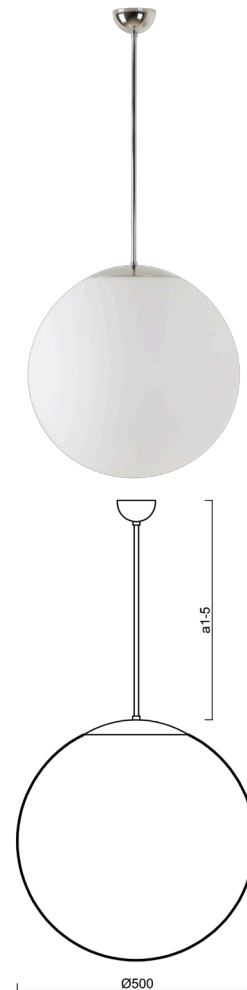

ADRIA P4

LED-5L07E900Z11/098/a3 NK3HST NL 3K##

WWW.OSMONT.CZ

ADRIA P4

Product code: ADR62282

Type: LED-5L07E900Z11/098/a3 NK3HST NL 3K##

Short description of the luminaire: Stainless steel polished | pendant LED light with emergency backup combined (with Self-test) | TRIPLEX OPAL hand blown glass shade| rod pendant 60 cm |

Technical

Types of luminaires	Emergency combined SELFTEST
Mounting type	Suspended - rod
Base material	stainless steel steel
Shade material	three-layer glass TRIPLEX OPAL
Base color	polished stainless steel
Shade color	white
Holding the shade	folding system
Mounting location	ceiling
Width	500 mm
Length	500 mm
Height	500 mm
Hinge length	600 mm
mounting holes (diameter)	none
Cable entrance	none
Energy Class	D
Impact strength	IK01
Operating temperature	from -20°C to +30°C

Electric

Power consumption	41 W
Ingress Protection	IP40
Socket	LED modul
Battery type	LiFePO4
Emergency time	3 hours
SELFTEST	yes
terminal block	none

Luminous

Lum. flux of luminaire	5870 lm
Lum. flux of light source	6670 lm
Lum. flux of light source in emergency mode	200 lm
Temperature	3000 K
Rated life time LED L80/B10	100000 hours
CRI	Ra80
MacAdam	3
Blue light hazard	Risk group 0