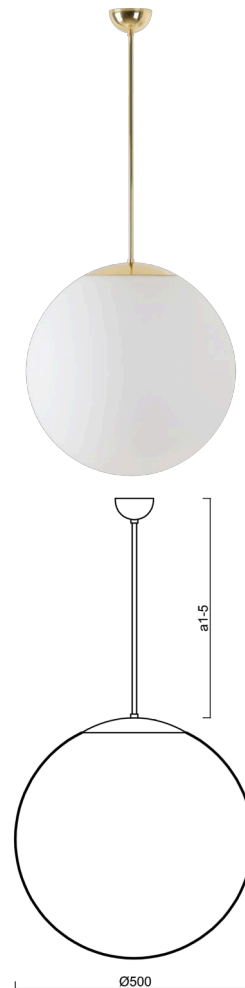

ADRIA P4

LED-5L07E900Z11/098/a5 NK3HST MS 3K##

WWW.OSMONT.CZ

ADRIA P4

Product code: ADR62279

Type: LED-5L07E900Z11/098/a5 NK3HST MS 3K##

Short description of the luminaire: Brass polished | pendant LED light with emergency backup combined (with Self-test) | TRIPLEX OPAL hand blown glass shade| rod pendant 100 cm |

Technical

Types of luminaires	Emergency combined SELFTEST
Mounting type	Suspended - rod
Base material	brass
Shade material	three-layer glass TRIPLEX OPAL
Base color	polished brass
Shade color	white
Holding the shade	folding system
Mounting location	ceiling
Width	500 mm
Length	500 mm
Height	500 mm
Hinge length	1000 mm
mounting holes (diameter)	none
Cable entrance	none
Energy Class	D
Impact strength	IK01
Operating temperature	from -20°C to +30°C