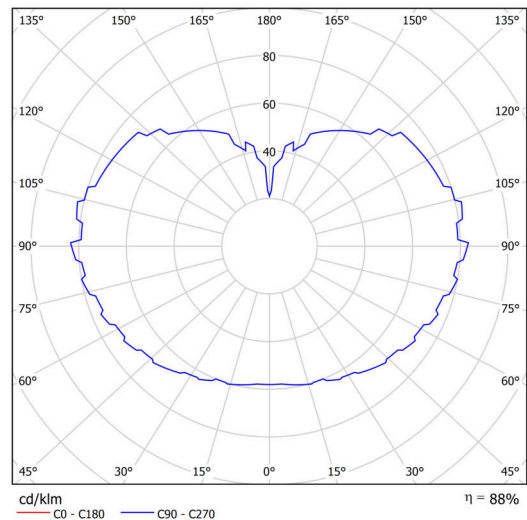

Technical

Types of luminaires	Emergency combined SELFTEST
Mounting type	Suspended - rod
Base material	brass
Shade material	three-layer glass TRIPLEX OPAL
Base color	polished brass
Shade color	white
Holding the shade	folding system
Mounting location	ceiling
Width	500 mm
Length	500 mm
Height	500 mm
Hinge length	800 mm
mounting holes (diameter)	none
Cable entrance	none
Energy Class	D
Impact strength	IK01
Operating temperature	from -20°C to +30°C

Electric

Power consumption	41 W
Ingress Protection	IP40
Socket	LED modul
Battery type	LiFePO4
Emergency time	3 hours
SELFTEST	yes
terminal block	none

Luminous

Lum. flux of luminaire	5870 lm
Lum. flux of light source	6670 lm
Lum. flux of light source in emergency mode	200 lm
Temperature	3000 K
Rated life time LED L80/B10	100000 hours
CRI	Ra80
MacAdam	3
Blue light hazard	Risk group 0