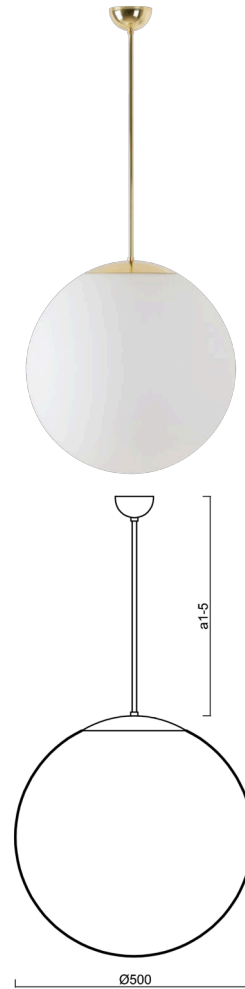

ADRIA P4

LED-5L07E900Z11/098/a4 NK3HST MS 3K##

WWW.OSMONT.CZ

ADRIA P4

Product code: ADR62278

Type: LED-5L07E900Z11/098/a4 NK3HST MS 3K##

Short description of the luminaire: Brass polished | pendant LED light with emergency backup combined (with Self-test) | TRIPLEX OPAL hand blown glass shade| rod pendant 80 cm |

Technical

Types of luminaires	Emergency combined SELFTEST
Mounting type	Suspended - rod
Base material	brass
Shade material	three-layer glass TRIPLEX OPAL
Base color	polished brass
Shade color	white
Holding the shade	folding system
Mounting location	ceiling
Width	500 mm
Length	500 mm
Height	500 mm
Hinge length	800 mm
mounting holes (diameter)	none
Cable entrance	none
Energy Class	D
Impact strength	IK01
Operating temperature	from -20°C to +30°C