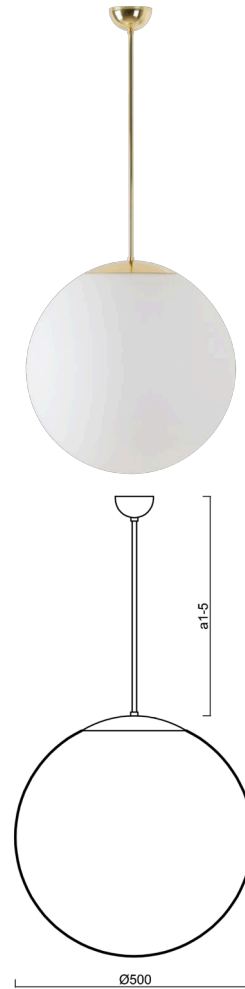

ADRIA P4

LED-5L07E900Z11/098/a3 NK3HST MS 3K##

WWW.OSMONT.CZ

ADRIA P4

Product code: ADR62277

Type: LED-5L07E900Z11/098/a3 NK3HST MS 3K##

Short description of the luminaire: Brass polished | pendant LED light with emergency backup combined (with Self-test) | TRIPLEX OPAL hand blown glass shade| rod pendant 60 cm |

Technical

Types of luminaires	Emergency combined SELFTEST
Mounting type	Suspended - rod
Base material	brass
Shade material	three-layer glass TRIPLEX OPAL
Base color	polished brass
Shade color	white
Holding the shade	folding system
Mounting location	ceiling
Width	500 mm
Length	500 mm
Height	500 mm
Hinge length	600 mm
mounting holes (diameter)	none
Cable entrance	none
Energy Class	D
Impact strength	IK01
Operating temperature	from -20°C to +30°C