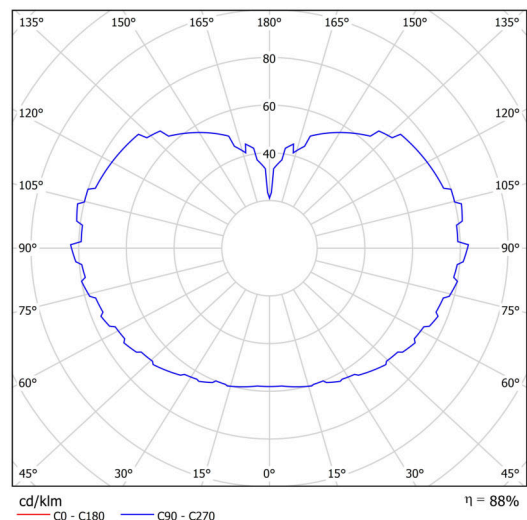

Technical

Types of luminaires	Emergency combined SELFTEST
Mounting type	Suspended - rod
Base material	steel
Shade material	three-layer glass TRIPLEX OPAL
Base color	black Ral9005
Shade color	white
Holding the shade	folding system
Mounting location	ceiling
Width	500 mm
Length	500 mm
Height	500 mm
Hinge length	1000 mm
mounting holes (diameter)	none
Cable entrance	none
Energy Class	D
Impact strength	IK01
Operating temperature	from -20°C to +30°C

Electric

Power consumption	41 W
Ingress Protection	IP40
Socket	LED modul
Battery type	LiFePO4
Emergency time	3 hours
SELFTEST	yes
terminal block	none

Luminous

Lum. flux of luminaire	5870 lm
Lum. flux of light source	6670 lm
Lum. flux of light source in emergency mode	200 lm
Temperature	3000 K
Rated life time LED L80/B10	100000 hours
CRI	Ra80
MacAdam	3
Blue light hazard	Risk group 0