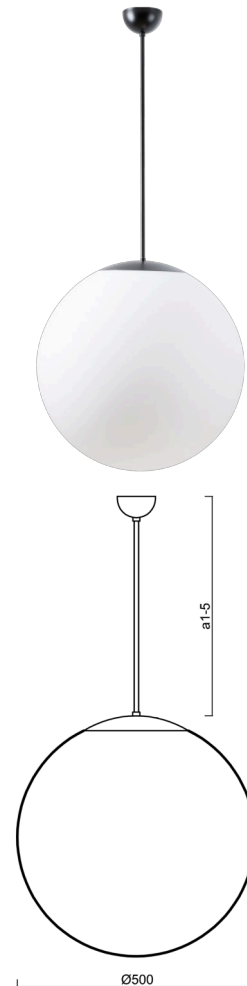

ADRIA P4

LED-5L07E900Z11/098/a5 NK3HST C 3K##

WWW.OSMONT.CZ

ADRIA P4

Product code: ADR62274

Type: LED-5L07E900Z11/098/a5 NK3HST C 3K##

Short description of the luminaire: Black colour | pendant LED light with emergency backup combined (with Self-test) | TRIPLEX OPAL hand blown glass shade| rod pendant 100 cm |

Technical

Types of luminaires	Emergency combined SELFTEST
Mounting type	Suspended - rod
Base material	steel
Shade material	three-layer glass TRIPLEX OPAL
Base color	black Ral9005
Shade color	white
Holding the shade	folding system
Mounting location	ceiling
Width	500 mm
Length	500 mm
Height	500 mm
Hinge length	1000 mm
mounting holes (diameter)	none
Cable entrance	none
Energy Class	D
Impact strength	IK01
Operating temperature	from -20°C to +30°C