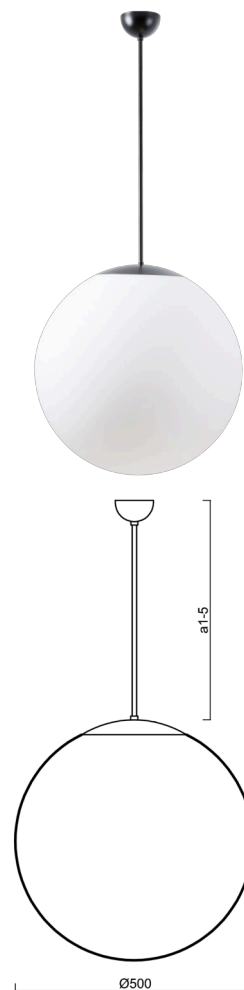

ADRIA P4

LED-5L07E900Z11/098/a4 NK3HST C 3K##

WWW.OSMONT.CZ

ADRIA P4

Product code: ADR62273

Type: LED-5L07E900Z11/098/a4 NK3HST C 3K##

Short description of the luminaire: Black colour | pendant LED light with emergency backup combined (with Self-test) | TRIPLEX OPAL hand blown glass shade| rod pendant 80 cm |

Technical

Types of luminaires	Emergency combined SELFTEST
Mounting type	Suspended - rod
Base material	steel
Shade material	three-layer glass TRIPLEX OPAL
Base color	black Ral9005
Shade color	white
Holding the shade	folding system
Mounting location	ceiling
Width	500 mm
Length	500 mm
Height	500 mm
Hinge length	800 mm
mounting holes (diameter)	none
Cable entrance	none
Energy Class	D
Impact strength	IK01
Operating temperature	from -20°C to +30°C