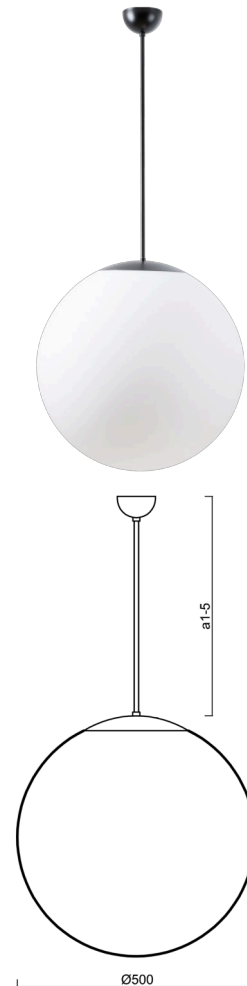

ADRIA P4

LED-5L07E900Z11/098/a3 NK3HST C 3K##

WWW.OSMONT.CZ

ADRIA P4

Product code: ADR62272

Type: LED-5L07E900Z11/098/a3 NK3HST C 3K##

Short description of the luminaire: Black colour | pendant LED light with emergency backup combined (with Self-test) | TRIPLEX OPAL hand blown glass shade| rod pendant 60 cm |

Technical

Types of luminaires	Emergency combined SELFTEST
Mounting type	Suspended - rod
Base material	steel
Shade material	three-layer glass TRIPLEX OPAL
Base color	black Ral9005
Shade color	white
Holding the shade	folding system
Mounting location	ceiling
Width	500 mm
Length	500 mm
Height	500 mm
Hinge length	600 mm
mounting holes (diameter)	none
Cable entrance	none
Energy Class	D
Impact strength	IK01
Operating temperature	from -20°C to +30°C