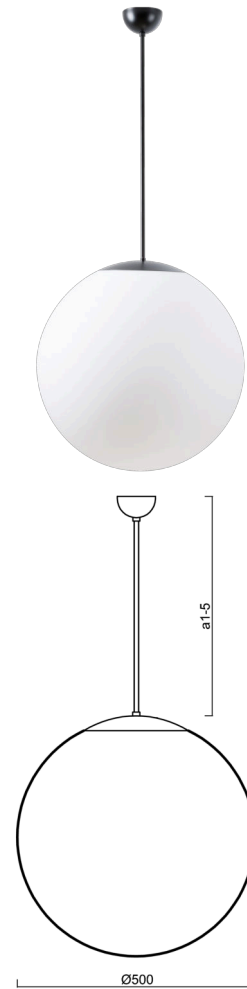

## ADRIA P4

---

LED-5L07E900Z11/098/a1 NK3HST C 3K##

[WWW.OSMONT.CZ](http://WWW.OSMONT.CZ)

# ADRIA P4

Product code: ADR62270

Type: LED-5L07E900Z11/098/a1 NK3HST C 3K##

Short description of the luminaire: Black colour | pendant LED light with emergency backup combined ( with Self-test) | TRIPLEX OPAL hand blown glass shade| rod pendant 20 cm |

## Technical

Types of luminaires	Emergency combined SELFTEST
Mounting type	Suspended - rod
Base material	steel
Shade material	three-layer glass TRIPLEX OPAL
Base color	black Ral9005
Shade color	white
Holding the shade	folding system
Mounting location	ceiling
Width	500 mm
Length	500 mm
Height	500 mm
Hinge length	200 mm
mounting holes (diameter)	none
Cable entrance	none
Energy Class	D
Impact strength	IK01
Operating temperature	from -20°C to +30°C