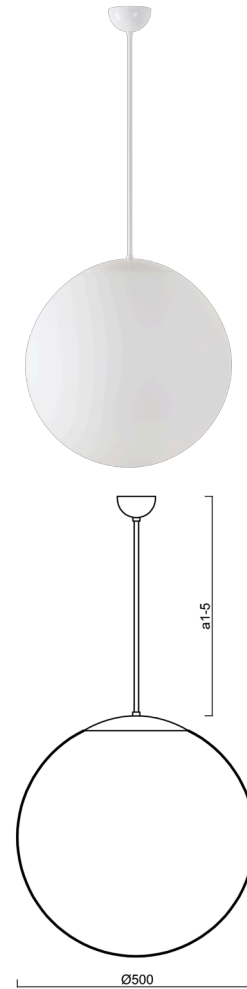

ADRIA P4

Product code: ADR62269

Type: LED-5L07E900Z11/098/a5 NK3HST B 3K##

Short description of the luminaire: White colour | pendant LED light with emergency backup combined (with Self-test) | TRIPLEX OPAL hand blown glass shade| rod pendant 100 cm |

Technical

Types of luminaires	Emergency combined SELFTEST
Mounting type	Suspended - rod
Base material	steel
Shade material	three-layer glass TRIPLEX OPAL
Base color	white Ra19003
Shade color	white
Holding the shade	folding system
Mounting location	ceiling
Width	500 mm
Length	500 mm
Height	500 mm
Hinge length	1000 mm
mounting holes (diameter)	none
Cable entrance	none
Energy Class	D
Impact strength	IK01
Operating temperature	from -20°C to +30°C

Electric

Power consumption	41 W
Ingress Protection	IP40
Socket	LED modul
Battery type	LiFePO4
Emergency time	3 hours
SELFTEST	yes
terminal block	none

Luminous

Lum. flux of luminaire	5870 lm
Lum. flux of light source	6670 lm
Lum. flux of light source in emergency mode	200 lm
Temperature	3000 K
Rated life time LED L80/B10	100000 hours
CRI	Ra80
MacAdam	3
Blue light hazard	Risk group 0

Eulum data for calculation programs are available at www.osmont.cz.