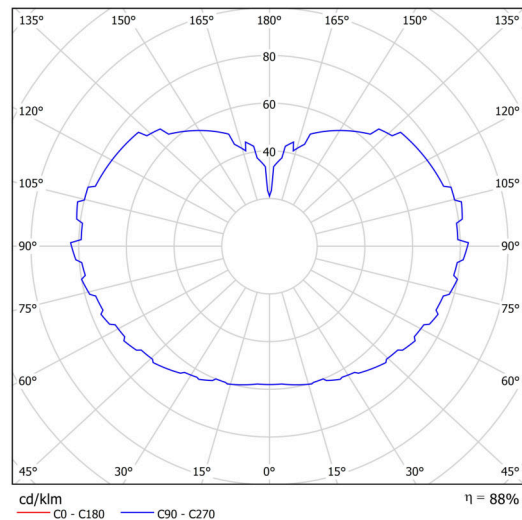

ADRIA P4

Product code: ADR62269

Type: LED-5L07E900Z11/098/a5 NK3HST B 3K##

Short description of the luminaire: White colour | pendant LED light with emergency backup combined (with Self-test) | TRIPLEX OPAL hand blown glass shade| rod pendant 100 cm |

Technical

Types of luminaires	Emergency combined SELFTEST
Mounting type	Suspended - rod
Base material	steel
Shade material	three-layer glass TRIPLEX OPAL
Base color	white Ra19003
Shade color	white
Holding the shade	folding system
Mounting location	ceiling
Width	500 mm
Length	500 mm
Height	500 mm
Hinge length	1000 mm
mounting holes (diameter)	none
Cable entrance	none
Energy Class	D
Impact strength	IK01
Operating temperature	from -20°C to +30°C

Electric

Power consumption	41 W
Ingress Protection	IP40
Socket	LED modul
Battery type	LiFePO4
Emergency time	3 hours
SELFTEST	yes
terminal block	none

Luminous

Lum. flux of luminaire	5870 lm
Lum. flux of light source	6670 lm
Lum. flux of light source in emergency mode	200 lm
Temperature	3000 K
Rated life time LED L80/B10	100000 hours
CRI	Ra80
MacAdam	3
Blue light hazard	Risk group 0

Eulum data for calculation programs are available at www.osmont.cz.