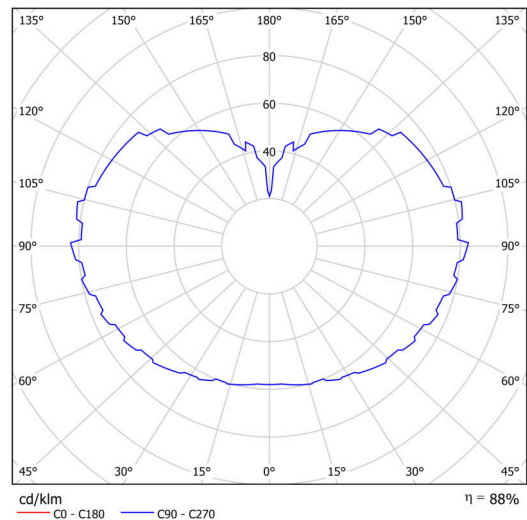

Luminous

Lum. flux of luminaire	5870 lm
Lum. flux of light source	6670 lm
Lum. flux of light source in emergency mode	200 lm
Temperature	3000 K
Rated life time LED L80/B10	100000 hours
CRI	Ra80
MacAdam	3
Blue light hazard	Risk group 0

Eulum data for calculation programs are available at www.osmont.cz.