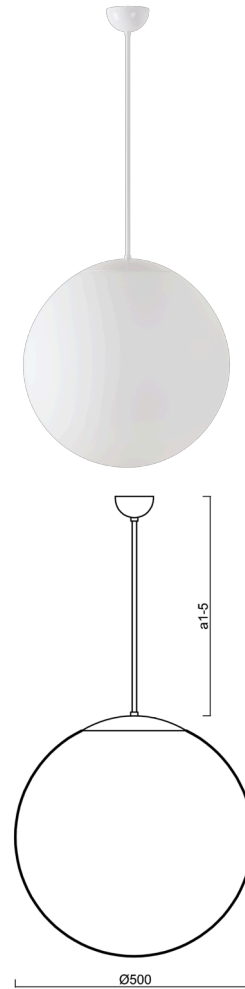

## ADRIA P4

---

LED-5L07E900Z11/098/a4 NK3HST B 3K##

[WWW.OSMONT.CZ](http://WWW.OSMONT.CZ)

# ADRIA P4

Product code: ADR62268

Type: LED-5L07E900Z11/098/a4 NK3HST B 3K##

Short description of the luminaire: White colour | pendant LED light with emergency backup combined ( with Self-test) | TRIPLEX OPAL hand blown glass shade| rod pendant 80 cm |

## Technical

Types of luminaires	Emergency combined SELFTEST
Mounting type	Suspended - rod
Base material	steel
Shade material	three-layer glass TRIPLEX OPAL
Base color	white Ra19003
Shade color	white
Holding the shade	folding system
Mounting location	ceiling
Width	500 mm
Length	500 mm
Height	500 mm
Hinge length	800 mm
mounting holes (diameter)	none
Cable entrance	none
Energy Class	D
Impact strength	IK01
Operating temperature	from -20°C to +30°C