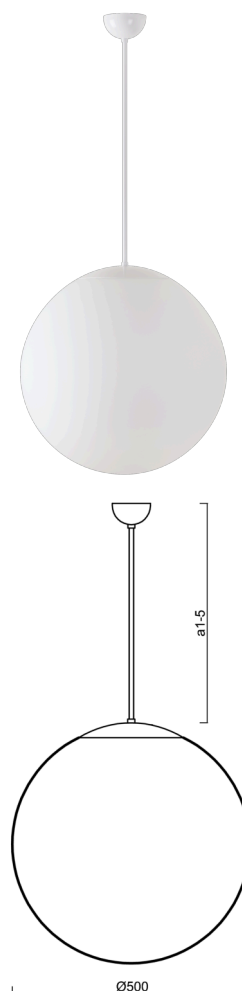

ADRIA P4

LED-5L07E900Z11/098/a3 NK3HST B 3K##

WWW.OSMONT.CZ

ADRIA P4

Product code: ADR62267

Type: LED-5L07E900Z11/098/a3 NK3HST B 3K##

Short description of the luminaire: White colour | pendant LED light with emergency backup combined (with Self-test) | TRIPLEX OPAL hand blown glass shade| rod pendant 60 cm |

Technical

Types of luminaires	Emergency combined SELFTEST
Mounting type	Suspended - rod
Base material	steel
Shade material	three-layer glass TRIPLEX OPAL
Base color	white Ra19003
Shade color	white
Holding the shade	folding system
Mounting location	ceiling
Width	500 mm
Length	500 mm
Height	500 mm
Hinge length	600 mm
mounting holes (diameter)	none
Cable entrance	none
Energy Class	D
Impact strength	IK01
Operating temperature	from -20°C to +30°C