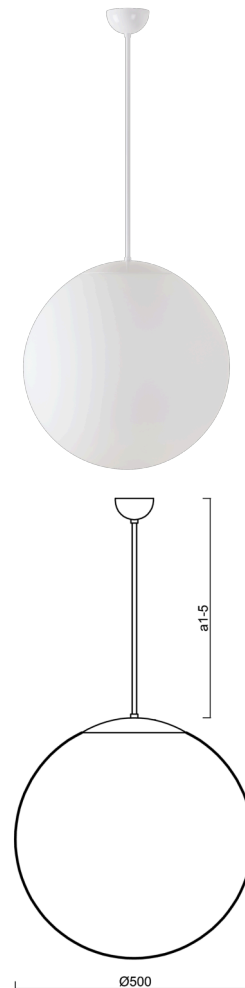

## ADRIA P4

---

LED-5L07E900Z11/098/a2 NK3HST B 3K##

[WWW.OSMONT.CZ](http://WWW.OSMONT.CZ)

# ADRIA P4

Product code: ADR62266

Type: LED-5L07E900Z11/098/a2 NK3HST B 3K##

Short description of the luminaire: White colour | pendant LED light with emergency backup combined ( with Self-test) | TRIPLEX OPAL hand blown glass shade| rod pendant 40 cm |

## Technical

Types of luminaires	Emergency combined SELFTEST
Mounting type	Suspended - rod
Base material	steel
Shade material	three-layer glass TRIPLEX OPAL
Base color	white Ra19003
Shade color	white
Holding the shade	folding system
Mounting location	ceiling
Width	500 mm
Length	500 mm
Height	500 mm
Hinge length	400 mm
mounting holes (diameter)	none
Cable entrance	none
Energy Class	D
Impact strength	IK01
Operating temperature	from -20°C to +30°C