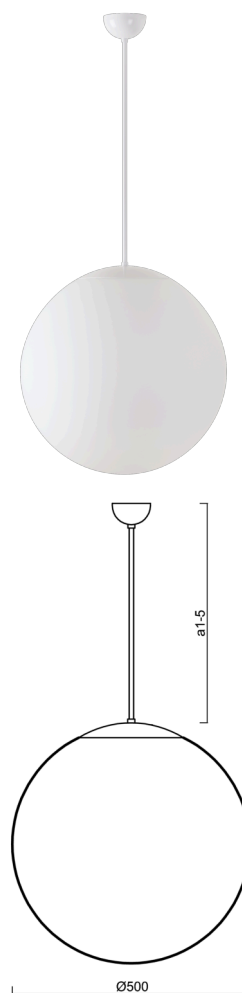

ADRIA P4

LED-5L07E900Z11/098/a1 NK3HST B 3K##

WWW.OSMONT.CZ

ADRIA P4

Product code: ADR62265

Type: LED-5L07E900Z11/098/a1 NK3HST B 3K##

Short description of the luminaire: White colour | pendant LED light with emergency backup combined (with Self-test) | TRIPLEX OPAL hand blown glass shade| rod pendant 20 cm |

Technical

Types of luminaires	Emergency combined SELFTEST
Mounting type	Suspended - rod
Base material	steel
Shade material	three-layer glass TRIPLEX OPAL
Base color	white Ra19003
Shade color	white
Holding the shade	folding system
Mounting location	ceiling
Width	500 mm
Length	500 mm
Height	500 mm
Hinge length	200 mm
mounting holes (diameter)	none
Cable entrance	none
Energy Class	D
Impact strength	IK01
Operating temperature	from -20°C to +30°C