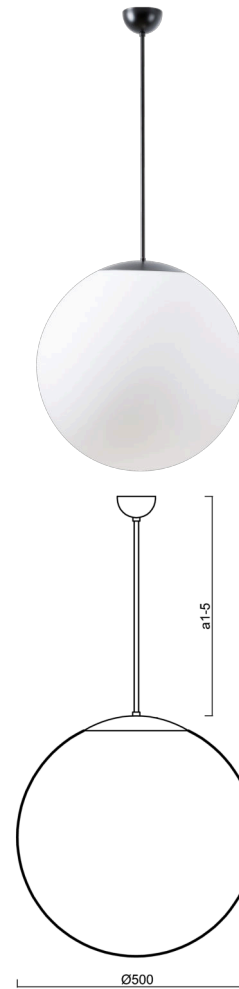

ADRIA P4

Product code: ADR61803

Type: LED-5L07E900Z11/098/a4 C DALI 4K##

Short description of the luminaire: Black pendant LED light DALI with TRIPLEX OPAL glass shade.

Technical

Types of luminaires	Dimmable
Mounting type	Suspended - rod
Base material	steel
Shade material	three-layer glass TRIPLEX OPAL
Base color	black Ral9005
Shade color	white
Holding the shade	steel holder
Mounting location	ceiling
Width	500 mm
Length	500 mm
Height	500 mm
Diameter	ø 500 mm
Hinge length	800 mm
mounting holes (diameter)	none
Installation wire (diameter)	none
Energy Class	D
Impact strength	IK01
Operating temperature	from -20°C to +30°C

Electric

Power consumption	41 W
Ingress Protection	IP40
Socket	LED modul
terminal block	none
Automatic circuit breaker type B10A	14 pcs
Automatic circuit breaker type B16A	23 pcs
Automatic circuit breaker type C10A	23 pcs
Automatic circuit breaker type C16A	38 pcs

Luminous

Lum. flux of luminaire	6120 lm
Lum. flux of light source	6960 lm
Luminaire efficacy	149 lm/W
Temperature	4000 K
Rated life time LED L80/B10	100000 hours
CRI	Ra80
MacAdam	3
Blue light hazard	Risk group 0

Eulum data for calculation programs are available at www.osmont.cz.