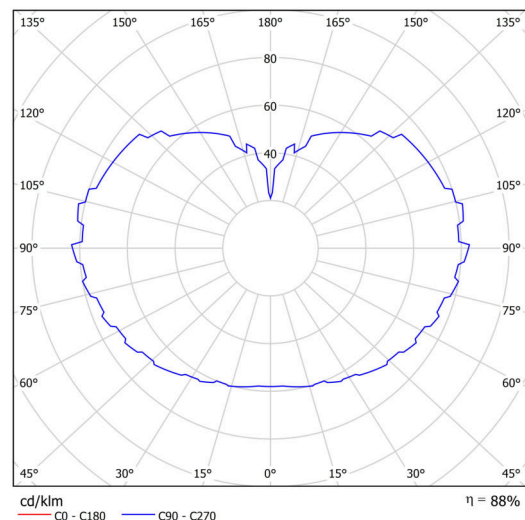

ADRIA P4

Product code: ADR61803

Type: LED-5L07E900Z11/098/a4 C DALI 4K##

Short description of the luminaire: Black pendant LED light DALI with TRIPLEX OPAL glass shade.

Technical

Types of luminaires	Dimmable
Mounting type	Suspended - rod
Base material	steel
Shade material	three-layer glass TRIPLEX OPAL
Base color	black Ral9005
Shade color	white
Holding the shade	steel holder
Mounting location	ceiling
Width	500 mm
Length	500 mm
Height	500 mm
Diameter	ø 500 mm
Hinge length	800 mm
mounting holes (diameter)	none
Installation wire (diameter)	none
Energy Class	D
Impact strength	IK01
Operating temperature	from -20°C to +30°C

Electric

Power consumption	41 W
Ingress Protection	IP40
Socket	LED modul
terminal block	none
Automatic circuit breaker type B10A	14 pcs
Automatic circuit breaker type B16A	23 pcs
Automatic circuit breaker type C10A	23 pcs
Automatic circuit breaker type C16A	38 pcs

Luminous

Lum. flux of luminaire	6120 lm
Lum. flux of light source	6960 lm
Luminaire efficacy	149 lm/W
Temperature	4000 K
Rated life time LED L80/B10	100000 hours
CRI	Ra80
MacAdam	3
Blue light hazard	Risk group 0

Eulum data for calculation programs are available at www.osmont.cz.