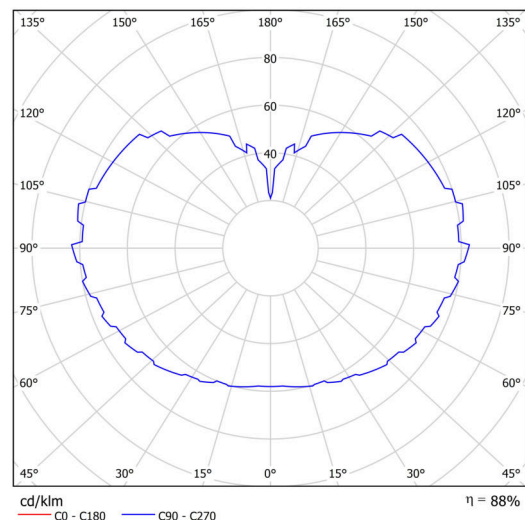

ADRIA P4

Product code: ADR61797

Type: LED-5L07E900Z11/098/a3 C 4K##

Short description of the luminaire: Black pendant LED light ON/OFF with TRIPLEX OPAL glass shade.

Technical

Types of luminaires	Classic on/off
Mounting type	Suspended - rod
Base material	steel
Shade material	three-layer glass TRIPLEX OPAL
Base color	black Ral9005
Shade color	white
Holding the shade	steel holder
Mounting location	ceiling
Width	500 mm
Length	500 mm
Height	500 mm
Diameter	ø 500 mm
Hinge length	600 mm
mounting holes (diameter)	none
Installation wire (diameter)	none
Energy Class	D
Impact strength	IK01
Operating temperature	from -20°C to +30°C

Electric

Power consumption	41 W
Ingress Protection	IP40
Socket	LED modul
terminal block	none
Automatic circuit breaker type B10A	35 pcs
Automatic circuit breaker type B16A	65 pcs
Automatic circuit breaker type C10A	35 pcs
Automatic circuit breaker type C16A	65 pcs

Luminous

Lum. flux of luminaire	6120 lm
Lum. flux of light source	6960 lm
Luminaire efficacy	149 lm/W
Temperature	4000 K
Rated life time LED L80/B10	100000 hours
CRI	Ra80
MacAdam	3
Blue light hazard	Risk group 0

Eulum data for calculation programs are available at www.osmont.cz.