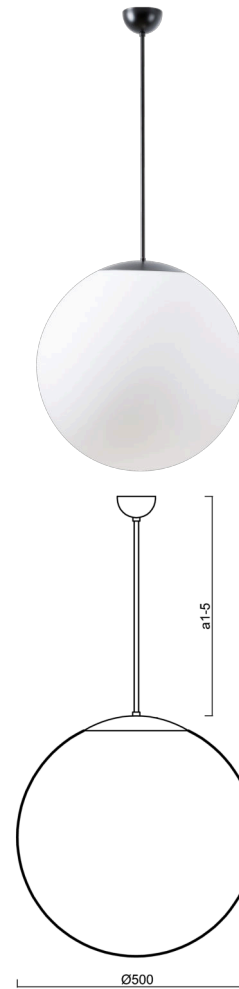

ADRIA P4

Product code: ADR61797

Type: LED-5L07E900Z11/098/a3 C 4K##

Short description of the luminaire: Black pendant LED light ON/OFF with TRIPLEX OPAL glass shade.

Technical

Types of luminaires	Classic on/off
Mounting type	Suspended - rod
Base material	steel
Shade material	three-layer glass TRIPLEX OPAL
Base color	black Ral9005
Shade color	white
Holding the shade	steel holder
Mounting location	ceiling
Width	500 mm
Length	500 mm
Height	500 mm
Diameter	ø 500 mm
Hinge length	600 mm
mounting holes (diameter)	none
Installation wire (diameter)	none
Energy Class	D
Impact strength	IK01
Operating temperature	from -20°C to +30°C

Electric

Power consumption	41 W
Ingress Protection	IP40
Socket	LED modul
terminal block	none
Automatic circuit breaker type B10A	35 pcs
Automatic circuit breaker type B16A	65 pcs
Automatic circuit breaker type C10A	35 pcs
Automatic circuit breaker type C16A	65 pcs

Luminous

Lum. flux of luminaire	6120 lm
Lum. flux of light source	6960 lm
Luminaire efficacy	149 lm/W
Temperature	4000 K
Rated life time LED L80/B10	100000 hours
CRI	Ra80
MacAdam	3
Blue light hazard	Risk group 0

Eulum data for calculation programs are available at www.osmont.cz.