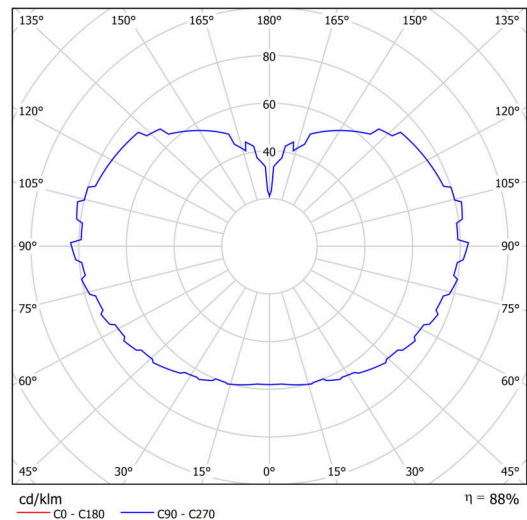

Technical

Types of luminaires	Emergency combined
Mounting type	Suspended - rod
Base material	stainless steel steel
Shade material	three-layer glass TRIPLEX OPAL
Base color	brushed stainless steel
Shade color	white
Holding the shade	folding system
Mounting location	ceiling
Width	500 mm
Length	500 mm
Height	500 mm
Diameter	ø 500 mm
Hinge length	1000 mm
mounting holes (diameter)	none
Installation wire (diameter)	none
Energy Class	D
Impact strength	IK01
Operating temperature	from 0°C to +30°C

Luminous

Lum. flux of luminaire	6120 lm
Lum. flux of light source	6960 lm
Lum. flux of light source in emergency mode	150 lm
Luminaire efficacy	149 lm/W
Temperature	4000 K
Rated life time LED L80/B10	100000 hours
CRI	Ra80