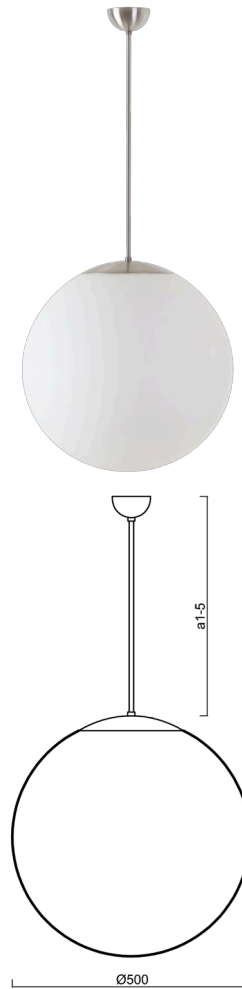

ADRIA P4

LED-5L07E900Z11/098/a5/NK1W NB 4K##

WWW.OSMONT.CZ

ADRIA P4

Product code: ADR60694

Type: LED-5L07E900Z11/098/a5/NK1W NB 4K##

Short description of the luminaire: Stainless brushed pendant LED light with emergency unit combined with TRIPLEX OPAL glass shade.

Technical

Types of luminaires	Emergency combined
Mounting type	Suspended - rod
Base material	stainless steel steel
Shade material	three-layer glass TRIPLEX OPAL
Base color	brushed stainless steel
Shade color	white
Holding the shade	folding system
Mounting location	ceiling
Width	500 mm
Length	500 mm
Height	500 mm
Diameter	ø 500 mm
Hinge length	1000 mm
mounting holes (diameter)	none
Installation wire (diameter)	none
Energy Class	D
Impact strength	IK01
Operating temperature	from 0°C to +30°C