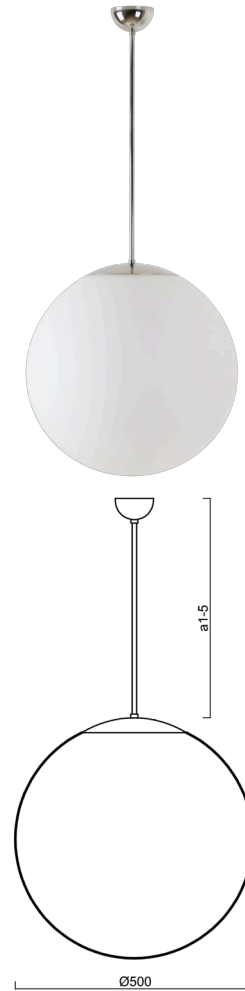

ADRIA P4

LED-5L07E900Z11/098/a3/NK1W NL 4K##

WWW.OSMONT.CZ

ADRIA P4

Product code: ADR60677

Type: LED-5L07E900Z11/098/a3/NK1W NL 4K##

Short description of the luminaire: Stainless polished pendant LED light with emergency unit combined with TRIPLEX OPAL glass shade.

Technical

Types of luminaires	Emergency combined
Mounting type	Suspended - rod
Base material	stainless steel steel
Shade material	three-layer glass TRIPLEX OPAL
Base color	polished stainless steel
Shade color	white
Holding the shade	folding system
Mounting location	ceiling
Width	500 mm
Length	500 mm
Height	500 mm
Diameter	ø 500 mm
Hinge length	600 mm
mounting holes (diameter)	none
Installation wire (diameter)	none
Energy Class	D
Impact strength	IK01
Operating temperature	from 0°C to +30°C