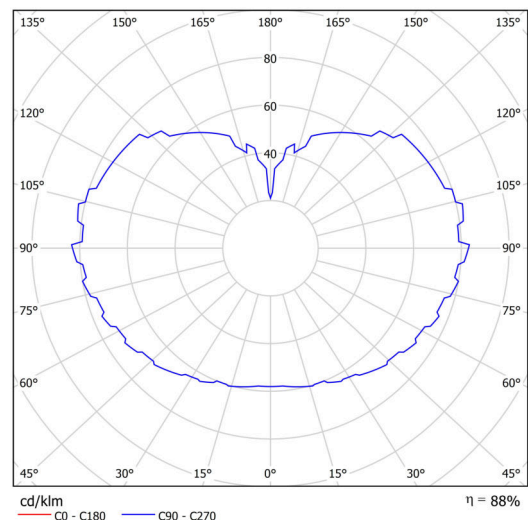

Technical

Types of luminaires	Emergency combined
Mounting type	Suspended - rod
Base material	stainless steel steel
Shade material	three-layer glass TRIPLEX OPAL
Base color	polished stainless steel
Shade color	white
Holding the shade	folding system
Mounting location	ceiling
Width	500 mm
Length	500 mm
Height	500 mm
Diameter	ø 500 mm
Hinge length	600 mm
mounting holes (diameter)	none
Installation wire (diameter)	none
Energy Class	D
Impact strength	IK01
Operating temperature	from 0°C to +30°C

Luminous

Lum. flux of luminaire	6120 lm
Lum. flux of light source	6960 lm
Lum. flux of light source in emergency mode	150 lm
Luminaire efficacy	149 lm/W
Temperature	4000 K
Rated life time LED L80/B10	100000 hours
CRI	Ra80