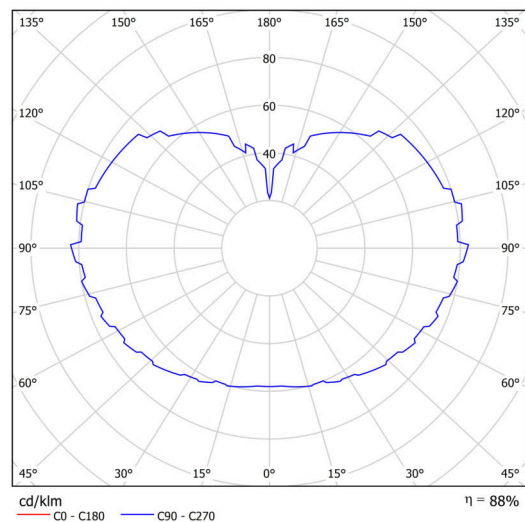

Technical

Types of luminaires	Classic on/off
Mounting type	Suspended - rod
Base material	brass
Shade material	three-layer glass TRIPLEX OPAL
Base color	polished brass
Shade color	white
Holding the shade	steel holder
Mounting location	ceiling
Width	500 mm
Length	500 mm
Height	500 mm
Diameter	ø 500 mm
Hinge length	1000 mm
mounting holes (diameter)	none
Installation wire (diameter)	none
Energy Class	D
Impact strength	IK01
Operating temperature	from -20°C to +30°C

Luminous

Lum. flux of luminaire	6120 lm
Lum. flux of light source	6960 lm
Luminaire efficacy	149 lm/W
Temperature	4000 K
Rated life time LED L80/B10	100000 hours
CRI	Ra80
MacAdam	3
Blue light hazard	Risk group 0