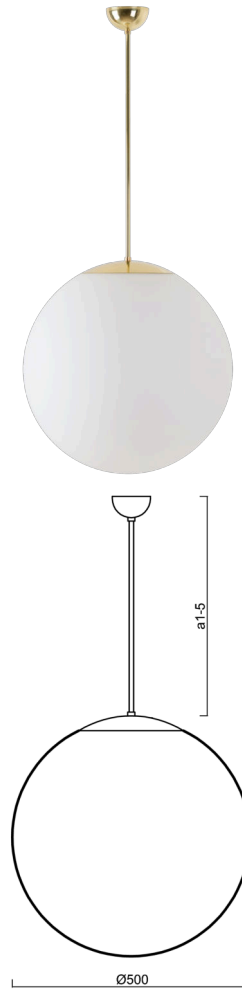

ADRIA P4

Product code: ADR60654

Type: LED-5L07E900Z11/098/a5 MS 4K##

Short description of the luminaire: Brass pendant LED light ON/OFF with TRIPLEX OPAL glass shade.

Technical

Types of luminaires	Classic on/off
Mounting type	Suspended - rod
Base material	brass
Shade material	three-layer glass TRIPLEX OPAL
Base color	polished brass
Shade color	white
Holding the shade	steel holder
Mounting location	ceiling
Width	500 mm
Length	500 mm
Height	500 mm
Diameter	ø 500 mm
Hinge length	1000 mm
mounting holes (diameter)	none
Installation wire (diameter)	none
Energy Class	D
Impact strength	IK01
Operating temperature	from -20°C to +30°C

Electric

Power consumption	41 W
Ingress Protection	IP40
Socket	LED modul
terminal block	none
Automatic circuit breaker type B10A	35 pcs
Automatic circuit breaker type B16A	65 pcs
Automatic circuit breaker type C10A	35 pcs
Automatic circuit breaker type C16A	65 pcs

Luminous

Lum. flux of luminaire	6120 lm
Lum. flux of light source	6960 lm
Luminaire efficacy	149 lm/W
Temperature	4000 K
Rated life time LED L80/B10	100000 hours
CRI	Ra80
MacAdam	3
Blue light hazard	Risk group 0

Eulum data for calculation programs are available at www.osmont.cz.