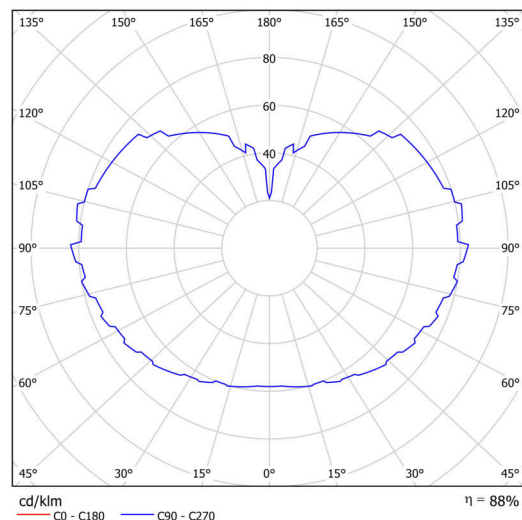

ADRIA P4

Product code: ADR60653

Type: LED-5L07E900Z11/098/a4 MS 4K##

Short description of the luminaire: Brass pendant LED light ON/OFF with TRIPLEX OPAL glass shade.

Technical

Types of luminaires	Classic on/off
Mounting type	Suspended - rod
Base material	brass
Shade material	three-layer glass TRIPLEX OPAL
Base color	polished brass
Shade color	white
Holding the shade	steel holder
Mounting location	ceiling
Width	500 mm
Length	500 mm
Height	500 mm
Diameter	ø 500 mm
Hinge length	800 mm
mounting holes (diameter)	none
Installation wire (diameter)	none
Energy Class	D
Impact strength	IK01
Operating temperature	from -20°C to +30°C

Electric

Power consumption	41 W
Ingress Protection	IP40
Socket	LED modul
terminal block	none
Automatic circuit breaker type B10A	35 pcs
Automatic circuit breaker type B16A	65 pcs
Automatic circuit breaker type C10A	35 pcs
Automatic circuit breaker type C16A	65 pcs

Luminous

Lum. flux of luminaire	6120 lm
Lum. flux of light source	6960 lm
Luminaire efficacy	149 lm/W
Temperature	4000 K
Rated life time LED L80/B10	100000 hours
CRI	Ra80
MacAdam	3
Blue light hazard	Risk group 0

Eulum data for calculation programs are available at www.osmont.cz.