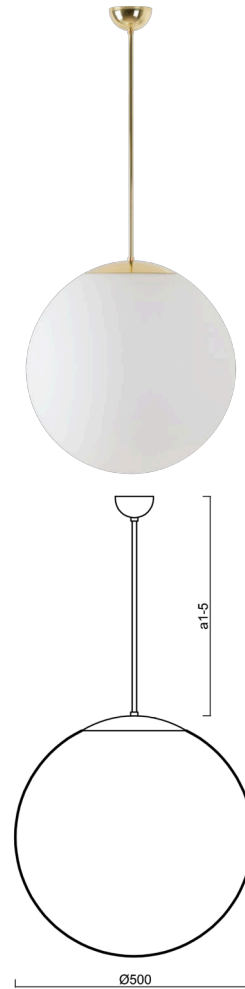

ADRIA P4

Product code: ADR60653

Type: LED-5L07E900Z11/098/a4 MS 4K##

Short description of the luminaire: Brass pendant LED light ON/OFF with TRIPLEX OPAL glass shade.

Technical

Types of luminaires	Classic on/off
Mounting type	Suspended - rod
Base material	brass
Shade material	three-layer glass TRIPLEX OPAL
Base color	polished brass
Shade color	white
Holding the shade	steel holder
Mounting location	ceiling
Width	500 mm
Length	500 mm
Height	500 mm
Diameter	ø 500 mm
Hinge length	800 mm
mounting holes (diameter)	none
Installation wire (diameter)	none
Energy Class	D
Impact strength	IK01
Operating temperature	from -20°C to +30°C

Electric

Power consumption	41 W
Ingress Protection	IP40
Socket	LED modul
terminal block	none
Automatic circuit breaker type B10A	35 pcs
Automatic circuit breaker type B16A	65 pcs
Automatic circuit breaker type C10A	35 pcs
Automatic circuit breaker type C16A	65 pcs

Luminous

Lum. flux of luminaire	6120 lm
Lum. flux of light source	6960 lm
Luminaire efficacy	149 lm/W
Temperature	4000 K
Rated life time LED L80/B10	100000 hours
CRI	Ra80
MacAdam	3
Blue light hazard	Risk group 0

Eulum data for calculation programs are available at www.osmont.cz.