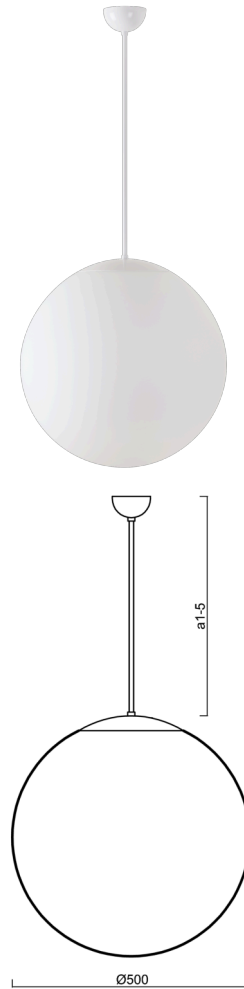

## ADRIA P4

---

LED-5L07E900Z11/098/a3 B 4K##

[WWW.OSMONT.CZ](http://WWW.OSMONT.CZ)

# ADRIA P4

Product code: ADR60637

Type: LED-5L07E900Z11/098/a3 B 4K##

Short description of the luminaire: White pendant LED light ON/OFF with TRIPLEX OPAL glass shade.

## Technical

Types of luminaires	Classic on/off
Mounting type	Suspended - rod
Base material	steel
Shade material	three-layer glass TRIPLEX OPAL
Base color	white Ral9003
Shade color	white
Holding the shade	steel holder
Mounting location	ceiling
Width	500 mm
Length	500 mm
Height	500 mm
Diameter	ø 500 mm
Hinge length	600 mm
mounting holes (diameter)	none
Installation wire (diameter)	none
Energy Class	D
Impact strength	IK01
Operating temperature	from -20°C to +30°C