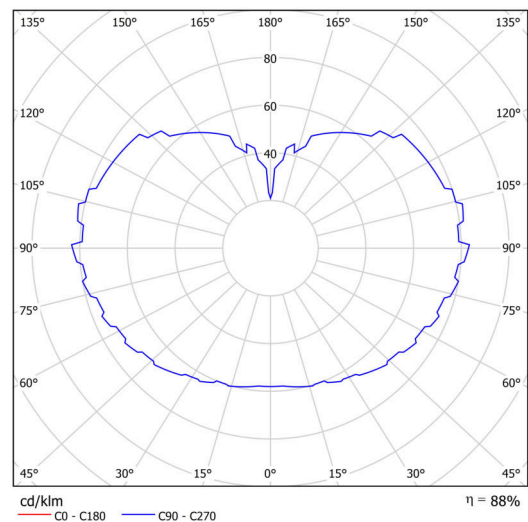

Luminous

Lum. flux of luminaire	6120 lm
Lum. flux of light source	6960 lm
Luminaire efficacy	149 lm/W
Temperature	4000 K
Rated life time LED L80/B10	100000 hours
CRI	Ra80
MacAdam	3
Blue light hazard	Risk group 0