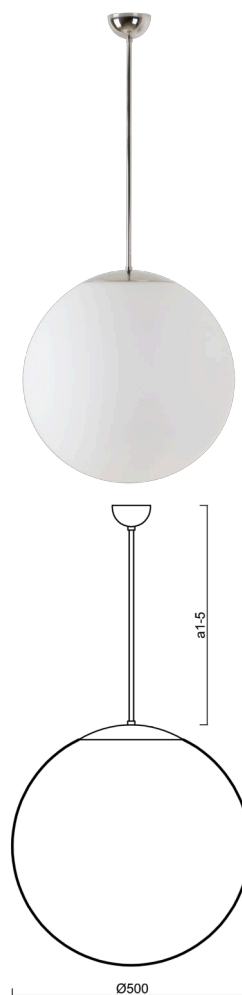

ADRIA P4

Product code: ADR60178

Type: LED-5L07E900Z11/098/a4/NK1W NL 3K##

Short description of the luminaire: Stainless polished pendant LED light with emergency unit combined with TRIPLEX OPAL glass shade.

Technical

Types of luminaires	Emergency combined
Mounting type	Suspended - rod
Base material	stainless steel steel
Shade material	three-layer glass TRIPLEX OPAL
Base color	polished stainless steel
Shade color	white
Holding the shade	folding system
Mounting location	ceiling
Width	500 mm
Length	500 mm
Height	500 mm
Diameter	ø 500 mm
Hinge length	800 mm
mounting holes (diameter)	none
Installation wire (diameter)	none
Energy Class	D
Impact strength	IK01
Operating temperature	from 0°C to +30°C

Electric

Power consumption	41 W
Ingress Protection	IP40
Socket	LED modul
Battery type	NiCd
Emergency time	3 hours
terminal block	none
Automatic circuit breaker type B10A	25 pcs
Automatic circuit breaker type B16A	43 pcs
Automatic circuit breaker type C10A	29 pcs
Automatic circuit breaker type C16A	52 pcs

Luminous

Lum. flux of luminaire	5870 lm
Lum. flux of light source	6670 lm
Lum. flux of light source in emergency mode	150 lm
Luminaire efficacy	143 lm/W
Temperature	3000 K
Rated life time LED L80/B10	100000 hours
CRI	Ra80