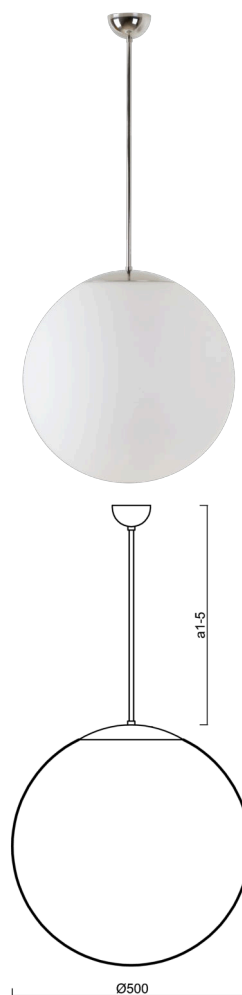

## ADRIA P4

---

LED-5L07E900Z11/098/a3/NK1W NL 3K##

[WWW.OSMONT.CZ](http://WWW.OSMONT.CZ)

# ADRIA P4

Product code: ADR60177

Type: LED-5L07E900Z11/098/a3/NK1W NL 3K##

Short description of the luminaire: Stainless polished pendant LED light with emergency unit combined with TRIPLEX OPAL glass shade.

## Technical

Types of luminaires	Emergency combined
Mounting type	Suspended - rod
Base material	stainless steel steel
Shade material	three-layer glass TRIPLEX OPAL
Base color	polished stainless steel
Shade color	white
Holding the shade	folding system
Mounting location	ceiling
Width	500 mm
Length	500 mm
Height	500 mm
Diameter	ø 500 mm
Hinge length	600 mm
mounting holes (diameter)	none
Installation wire (diameter)	none
Energy Class	D
Impact strength	IK01
Operating temperature	from 0°C to +30°C

#### Lampshade

Product code	Name	Color	Description	Picture	Drawing
20041	098	white		