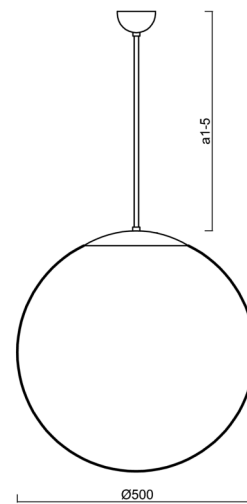

ADRIA P4

Product code: ADR60167

Type: LED-5L07E900Z11/098/a3 NL 3K##

Short description of the luminaire: Stainless polished pendant LED light ON/OFF with TRIPLEX OPAL glass shade.

Technical

Types of luminaires	Classic on/off
Mounting type	Suspended - rod
Base material	stainless steel steel
Shade material	three-layer glass TRIPLEX OPAL
Base color	polished stainless steel
Shade color	white
Holding the shade	steel holder
Mounting location	ceiling
Width	500 mm
Length	500 mm
Height	500 mm
Diameter	ø 500 mm
Hinge length	600 mm
mounting holes (diameter)	none
Installation wire (diameter)	none
Energy Class	D
Impact strength	IK01
Operating temperature	from -20°C to +30°C

Electric

Power consumption	41 W
Ingress Protection	IP40
Socket	LED modul
terminal block	none
Automatic circuit breaker type B10A	35 pcs
Automatic circuit breaker type B16A	65 pcs
Automatic circuit breaker type C10A	35 pcs
Automatic circuit breaker type C16A	65 pcs

Luminous

Lum. flux of luminaire	5870 lm
Lum. flux of light source	6670 lm
Luminaire efficacy	143 lm/W
Temperature	3000 K
Rated life time LED L80/B10	100000 hours
CRI	Ra80
MacAdam	3
Blue light hazard	Risk group 0

Eulum data for calculation programs are available at www.osmont.cz.