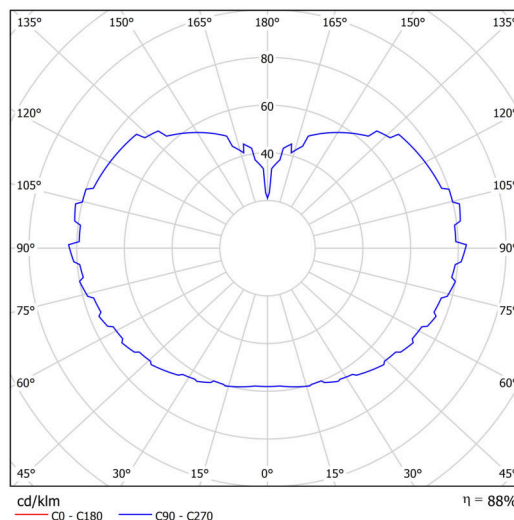

ADRIA P4

Product code: ADR60164

Type: LED-5L07E900Z11/098/a5/NK1W MS 3K##

Short description of the luminaire: Brass pendant LED light with emergency unit combined with TRIPLEX OPAL glass shade.

Technical

Types of luminaires	Emergency combined
Mounting type	Suspended - rod
Base material	brass
Shade material	three-layer glass TRIPLEX OPAL
Base color	polished brass
Shade color	white
Holding the shade	folding system
Mounting location	ceiling
Width	500 mm
Length	500 mm
Height	500 mm
Diameter	ø 500 mm
Hinge length	1000 mm
mounting holes (diameter)	none
Installation wire (diameter)	none
Energy Class	D
Impact strength	IK01
Operating temperature	from 0°C to +30°C

Electric

Power consumption	41 W
Ingress Protection	IP40
Socket	LED modul
Battery type	NiCd
Emergency time	3 hours
terminal block	none
Automatic circuit breaker type B10A	25 pcs
Automatic circuit breaker type B16A	43 pcs
Automatic circuit breaker type C10A	29 pcs
Automatic circuit breaker type C16A	52 pcs

Luminous

Lum. flux of luminaire	5870 lm
Lum. flux of light source	6670 lm
Lum. flux of light source in emergency mode	150 lm
Luminaire efficacy	143 lm/W
Temperature	3000 K
Rated life time LED L80/B10	100000 hours
CRI	Ra80
MacAdam	3