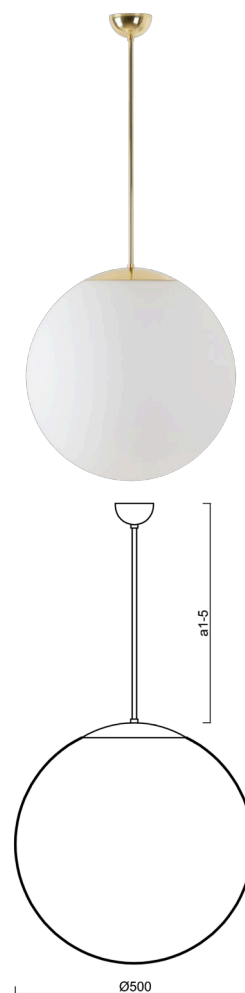

ADRIA P4

Product code: ADR60164

Type: LED-5L07E900Z11/098/a5/NK1W MS 3K##

Short description of the luminaire: Brass pendant LED light with emergency unit combined with TRIPLEX OPAL glass shade.

Technical

Types of luminaires	Emergency combined
Mounting type	Suspended - rod
Base material	brass
Shade material	three-layer glass TRIPLEX OPAL
Base color	polished brass
Shade color	white
Holding the shade	folding system
Mounting location	ceiling
Width	500 mm
Length	500 mm
Height	500 mm
Diameter	ø 500 mm
Hinge length	1000 mm
mounting holes (diameter)	none
Installation wire (diameter)	none
Energy Class	D
Impact strength	IK01
Operating temperature	from 0°C to +30°C

Electric

Power consumption	41 W
Ingress Protection	IP40
Socket	LED modul
Battery type	NiCd
Emergency time	3 hours
terminal block	none
Automatic circuit breaker type B10A	25 pcs
Automatic circuit breaker type B16A	43 pcs
Automatic circuit breaker type C10A	29 pcs
Automatic circuit breaker type C16A	52 pcs

Luminous

Lum. flux of luminaire	5870 lm
Lum. flux of light source	6670 lm
Lum. flux of light source in emergency mode	150 lm
Luminaire efficacy	143 lm/W
Temperature	3000 K
Rated life time LED L80/B10	100000 hours
CRI	Ra80
MacAdam	3