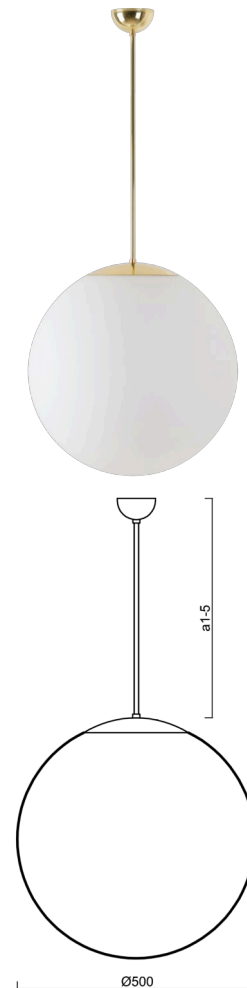

ADRIA P4

Product code: ADR60154

Type: LED-5L07E900Z11/098/a5 MS 3K##

Short description of the luminaire: Brass pendant LED light ON/OFF with TRIPLEX OPAL glass shade.

Technical

Types of luminaires	Classic on/off
Mounting type	Suspended - rod
Base material	brass
Shade material	three-layer glass TRIPLEX OPAL
Base color	polished brass
Shade color	white
Holding the shade	steel holder
Mounting location	ceiling
Width	500 mm
Length	500 mm
Height	500 mm
Diameter	ø 500 mm
Hinge length	1000 mm
mounting holes (diameter)	none
Installation wire (diameter)	none
Energy Class	D
Impact strength	IK01
Operating temperature	from -20°C to +30°C

Electric

Power consumption	41 W
Ingress Protection	IP40
Socket	LED modul
terminal block	none
Automatic circuit breaker type B10A	35 pcs
Automatic circuit breaker type B16A	65 pcs
Automatic circuit breaker type C10A	35 pcs
Automatic circuit breaker type C16A	65 pcs

Luminous

Lum. flux of luminaire	5870 lm
Lum. flux of light source	6670 lm
Luminaire efficacy	143 lm/W
Temperature	3000 K
Rated life time LED L80/B10	100000 hours
CRI	Ra80
MacAdam	3
Blue light hazard	Risk group 0

Eulum data for calculation programs are available at www.osmont.cz.