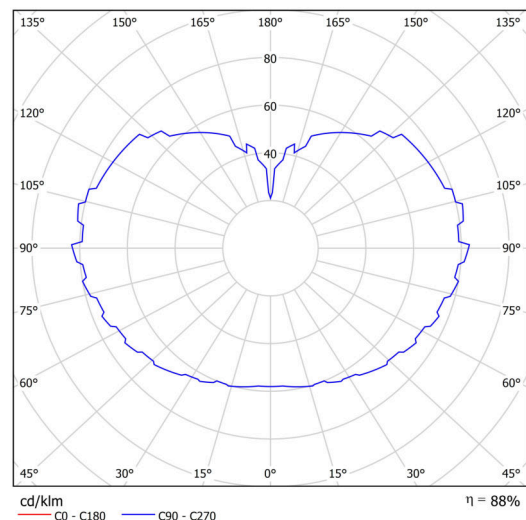

ADRIA P4

Product code: ADR60154

Type: LED-5L07E900Z11/098/a5 MS 3K##

Short description of the luminaire: Brass pendant LED light ON/OFF with TRIPLEX OPAL glass shade.

Technical

Types of luminaires	Classic on/off
Mounting type	Suspended - rod
Base material	brass
Shade material	three-layer glass TRIPLEX OPAL
Base color	polished brass
Shade color	white
Holding the shade	steel holder
Mounting location	ceiling
Width	500 mm
Length	500 mm
Height	500 mm
Diameter	ø 500 mm
Hinge length	1000 mm
mounting holes (diameter)	none
Installation wire (diameter)	none
Energy Class	D
Impact strength	IK01
Operating temperature	from -20°C to +30°C

Electric

Power consumption	41 W
Ingress Protection	IP40
Socket	LED modul
terminal block	none
Automatic circuit breaker type B10A	35 pcs
Automatic circuit breaker type B16A	65 pcs
Automatic circuit breaker type C10A	35 pcs
Automatic circuit breaker type C16A	65 pcs

Luminous

Lum. flux of luminaire	5870 lm
Lum. flux of light source	6670 lm
Luminaire efficacy	143 lm/W
Temperature	3000 K
Rated life time LED L80/B10	100000 hours
CRI	Ra80
MacAdam	3
Blue light hazard	Risk group 0

Eulum data for calculation programs are available at www.osmont.cz.