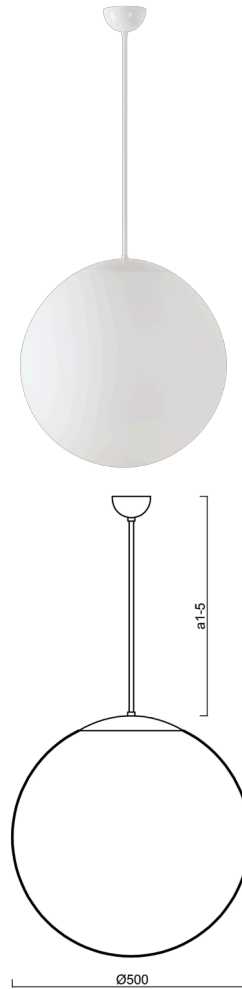

ADRIA P4

Product code: ADR60149

Type: LED-5L07E900Z11/098/a5/NK1W B 3K##

Short description of the luminaire: White pendant LED light with emergency unit combined with TRIPLEX OPAL glass shade.

Technical

Types of luminaires	Emergency combined
Mounting type	Suspended - rod
Base material	steel
Shade material	three-layer glass TRIPLEX OPAL
Base color	white Ral9003
Shade color	white
Holding the shade	folding system
Mounting location	ceiling
Width	500 mm
Length	500 mm
Height	500 mm
Diameter	ø 500 mm
Hinge length	1000 mm
mounting holes (diameter)	none
Installation wire (diameter)	none
Energy Class	D
Impact strength	IK01
Operating temperature	from 0°C to +30°C

Electric

Power consumption	41 W
Ingress Protection	IP40
Socket	LED modul
Battery type	NiCd
Emergency time	3 hours
terminal block	none
Automatic circuit breaker type B10A	25 pcs
Automatic circuit breaker type B16A	43 pcs
Automatic circuit breaker type C10A	29 pcs
Automatic circuit breaker type C16A	52 pcs

Luminous

Lum. flux of luminaire	5870 lm
Lum. flux of light source	6670 lm
Lum. flux of light source in emergency mode	150 lm
Luminaire efficacy	143 lm/W
Temperature	3000 K
Rated life time LED L80/B10	100000 hours
CRI	Ra80
MacAdam	3