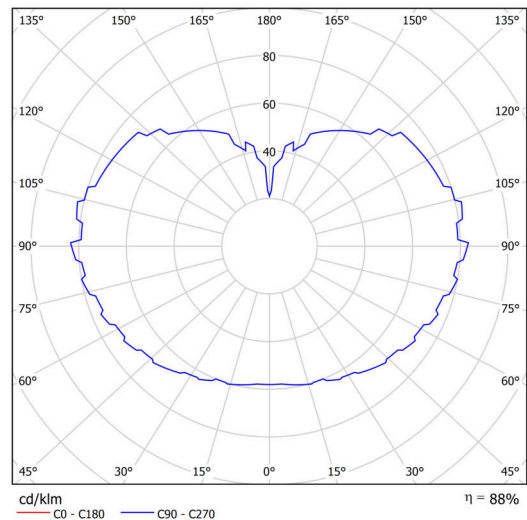

Technical

Types of luminaires	Emergency combined
Mounting type	Suspended - rod
Base material	steel
Shade material	three-layer glass TRIPLEX OPAL
Base color	white Ral9003
Shade color	white
Holding the shade	folding system
Mounting location	ceiling
Width	500 mm
Length	500 mm
Height	500 mm
Diameter	ø 500 mm
Hinge length	1000 mm
mounting holes (diameter)	none
Installation wire (diameter)	none
Energy Class	D
Impact strength	IK01
Operating temperature	from 0°C to +30°C

Luminous

Lum. flux of luminaire	5870 lm
Lum. flux of light source	6670 lm
Lum. flux of light source in emergency mode	150 lm
Luminaire efficacy	143 lm/W
Temperature	3000 K
Rated life time LED L80/B10	100000 hours
CRI	Ra80
MacAdam	3