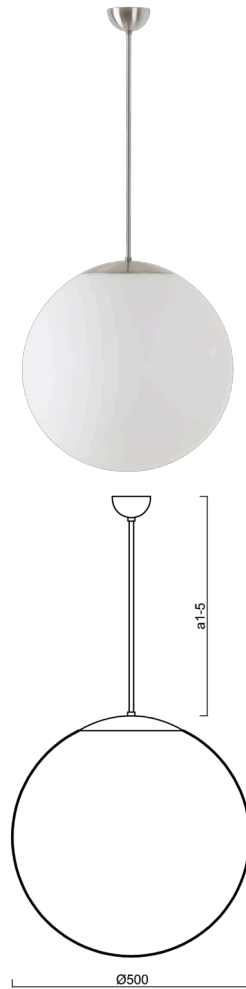

ADRIA P4

Z11/098/a4 NB**

WWW.OSMONT.CZ

ADRIA P4

Product code: ADR45283

Type: Z11/098/a4 NB**

Short description of the luminaire: Stainless brushed pendant E27 light ON/OFF with TRIPLEX OPAL glass shade.

Technical

Types of luminaires	Classic on/off
Mounting type	Suspended - rod
Base material	stainless steel steel
Shade material	three-layer glass TRIPLEX OPAL
Base color	brushed stainless steel
Shade color	white
Holding the shade	steel holder
Mounting location	ceiling
Width	500 mm
Length	500 mm
Height	500 mm
Diameter	ø 500 mm
Hinge length	800 mm
mounting holes (diameter)	none
Installation wire (diameter)	none
Impact strength	IK01
Operating temperature	from -20°C to +30°C

Electric

Voltage type	AC
AC voltage	220 - 240 V
Power consumption	40 W
Ingress Protection	IP40
Socket	E27
terminal block	none

Luminous

Blue light hazard	Risk group 0
-------------------	--------------

Eulum data for calculation programs are available at www.osmont.cz.