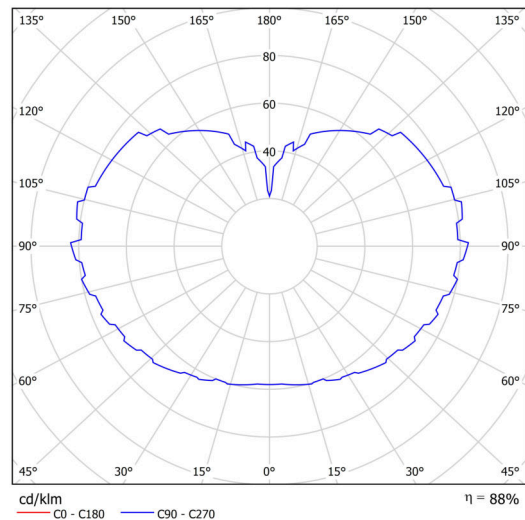

ADRIA P4

Product code: ADR45283

Type: Z11/098/a4 NB**

Short description of the luminaire: Stainless brushed pendant E27 light ON/OFF with TRIPLEX OPAL glass shade.

Technical

Types of luminaires	Classic on/off
Mounting type	Suspended - rod
Base material	stainless steel steel
Shade material	three-layer glass TRIPLEX OPAL
Base color	brushed stainless steel
Shade color	white
Holding the shade	steel holder
Mounting location	ceiling
Width	500 mm
Length	500 mm
Height	500 mm
Diameter	ø 500 mm
Hinge length	800 mm
mounting holes (diameter)	none
Installation wire (diameter)	none
Impact strength	IK01
Operating temperature	from -20°C to +30°C

Electric

Voltage type	AC
AC voltage	220 - 240 V
Power consumption	40 W
Ingress Protection	IP40
Socket	E27
terminal block	none

Luminous

Blue light hazard	Risk group 0

Eulum data for calculation programs are available at www.osmont.cz.