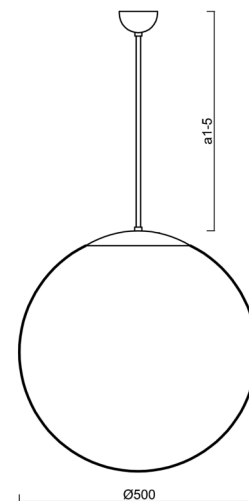

ADRIA P4

Product code: ADR42216

Type: Z11/098/a5 MS**

Short description of the luminaire: Brass pendant E27 light ON/OFF with TRIPLEX OPAL glass shade.

Technical

Types of luminaires	Classic on/off
Mounting type	Suspended - rod
Base material	brass
Shade material	three-layer glass TRIPLEX OPAL
Base color	polished brass
Shade color	white
Holding the shade	steel holder
Mounting location	ceiling
Width	500 mm
Length	500 mm
Height	500 mm
Diameter	ø 500 mm
Hinge length	1000 mm
mounting holes (diameter)	none
Installation wire (diameter)	none
Impact strength	IK01
Operating temperature	from -20°C to +30°C

Electric

Voltage type	AC
AC voltage	220 - 240 V
Power consumption	40 W
Ingress Protection	IP40
Socket	E27
terminal block	none

Luminous

Blue light hazard	Risk group 0

Eulum data for calculation programs are available at www.osmont.cz.