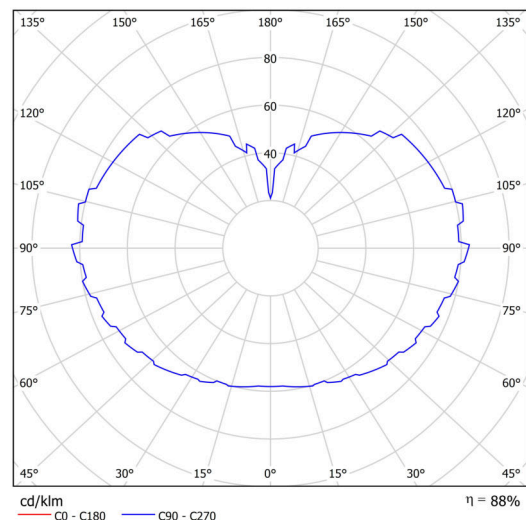

ADRIA P4

Product code: ADR42216

Type: Z11/098/a5 MS**

Short description of the luminaire: Brass pendant E27 light ON/OFF with TRIPLEX OPAL glass shade.

Technical

Types of luminaires	Classic on/off
Mounting type	Suspended - rod
Base material	brass
Shade material	three-layer glass TRIPLEX OPAL
Base color	polished brass
Shade color	white
Holding the shade	steel holder
Mounting location	ceiling
Width	500 mm
Length	500 mm
Height	500 mm
Diameter	ø 500 mm
Hinge length	1000 mm
mounting holes (diameter)	none
Installation wire (diameter)	none
Impact strength	IK01
Operating temperature	from -20°C to +30°C

Electric

Voltage type	AC
AC voltage	220 - 240 V
Power consumption	40 W
Ingress Protection	IP40
Socket	E27
terminal block	none

Luminous

Blue light hazard	Risk group 0

Eulum data for calculation programs are available at www.osmont.cz.