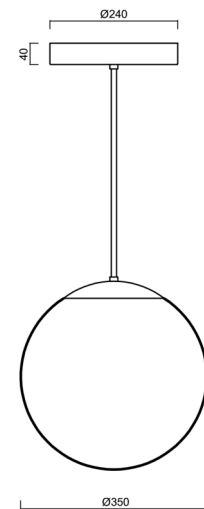

ADRIA P3A HP

LED-5L06E900Z11/097/L60 NK3HST NB 4K#

WWW.OSMONT.CZ

ADRIA P3A HP

Product code: ADR50836

Type: LED-5L06E900Z11/097/L60 NK3HST NB 4K#

Short description of the luminaire: Stainless steel brushed | pendant high-power LED light with emergency backup combined (with Self-test) | TRIPLEX OPAL hand blown glass shade | rod pendant 60 cm |

Technical data

Types of luminaires	Emergency combined SELFTEST
Mounting type	Suspended - rod
Base material	stainless steel steel
Shade material	three-layer glass TRIPLEX OPAL
Base color	brushed stainless steel
Shade color	white
Holding the shade	steel holder
Mounting location	ceiling
Width	350 mm
Length	350 mm
Height	350 mm
Diameter	ø 350 mm
Suspension length	600 mm
mounting holes (diameter)	none
Energy Class	D
Impact strength	IK01
Operating temperature	from -20°C to +30°C

Electrical data

Power consumption	43 W
Ingress Protection	IP40
Socket	LED modul
Battery type	LiFePO4
Emergency time	3 hours
SELFTEST	yes
terminal block	none

Luminous data

Lum. flux of luminaire	5870 lm
Lum. flux of light source	6670 lm
Lum. flux of light source in emergency mode	200 lm
Chromaticity temperature	4000 K
Rated life time LED L80/B10	100000 hours
CRI	Ra80
MacAdam	3
Blue light hazard	Risk group 0

Installation dimensions:

Additional assortment:

Lampshade

Product code	Name	Color	Picture	Drawing
20144	097	white		