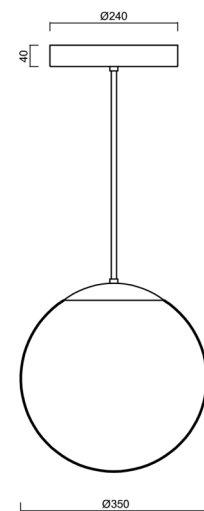

ADRIA P3A HP

Private: LED-5L06E900Z11/097/L40 NK3HST NB 4K#

WWW.OSMONT.CZ

ADRIA P3A HP

Product code: ADR50835

Type: Private: LED-5L06E900Z11/097/L40 NK3HST NB 4K#

Short description of the luminaire: Stainless steel brushed | pendant high-power LED light with emergency backup combined (with Self-test) | TRIPLEX OPAL hand blown glass shade | rod pendant 40 cm |

Technical data

Types of luminaires	Emergency combined SELFTEST
Mounting type	Suspended - rod
Base material	stainless steel steel
Shade material	three-layer glass TRIPLEX OPAL
Base color	brushed stainless steel
Shade color	white
Holding the shade	steel holder
Mounting location	ceiling
Width	350 mm
Length	350 mm
Height	350 mm
Diameter	ø 350 mm
Suspension length	400 mm
mounting holes (diameter)	none
Energy Class	D
Impact strength	IK01
Operating temperature	from -20°C to +30°C

Electrical data

Power consumption	43 W
Ingress Protection	IP40
Socket	LED modul
Battery type	LiFePO4
Emergency time	3 hours
SELFTEST	yes
terminal block	none

Luminous data

Lum. flux of luminaire	5870 lm
Lum. flux of light source	6670 lm
Lum. flux of light source in emergency mode	200 lm
Chromaticity temperature	4000 K
Rated life time LED L80/B10	100000 hours
CRI	Ra80
MacAdam	3
Blue light hazard	Risk group 0

Installation dimensions:

Additional assortment:

Lampshade

Product code	Name	Color	Picture	Drawing
20144	097	white		