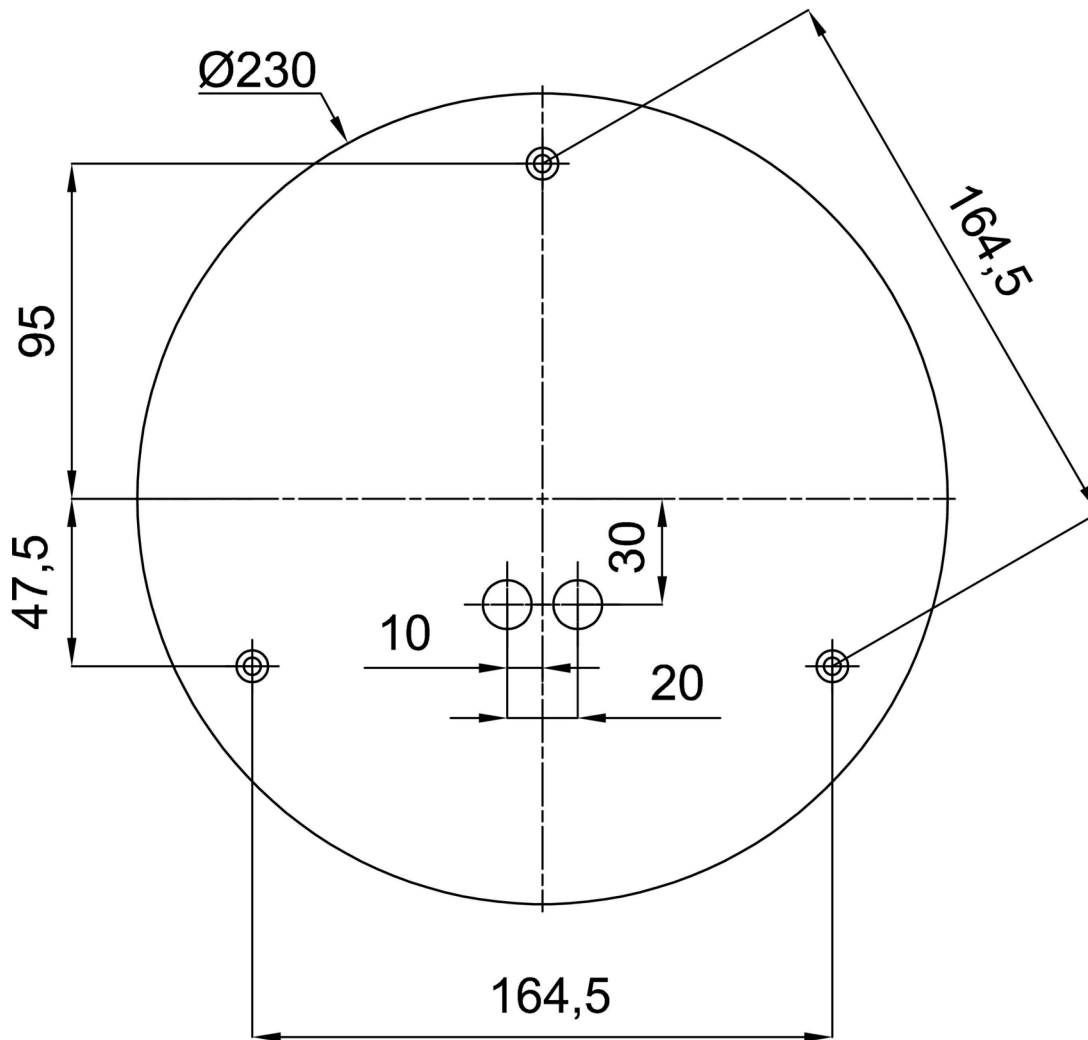

Technical data

Types of luminaires	Emergency combined SELFTEST
Mounting type	Suspended - rod
Base material	stainless steel steel
Shade material	three-layer glass TRIPLEX OPAL
Base color	brushed stainless steel
Shade color	white
Holding the shade	steel holder
Mounting location	ceiling
Width	350 mm
Length	350 mm
Height	350 mm
Diameter	ø 350 mm
Suspension length	200 mm
mounting holes (diameter)	none
Energy Class	D
Impact strength	IK01
Operating temperature	from -20°C to +30°C

Electrical data

Power consumption	43 W
Ingress Protection	IP40
Socket	LED modul
Battery type	LiFePO4
Emergency time	3 hours
SELFTEST	yes
terminal block	none

Luminous data

Lum. flux of luminaire	5870 lm
Lum. flux of light source	6670 lm
Lum. flux of light source in emergency mode	200 lm
Chromaticity temperature	4000 K
Rated life time LED L80/B10	100000 hours
CRI	Ra80
MacAdam	3
Blue light hazard	Risk group 0

Installation dimensions:

Additional assortment:

Lampshade

Product code	Name	Color	Picture	Drawing
20144	097	white	