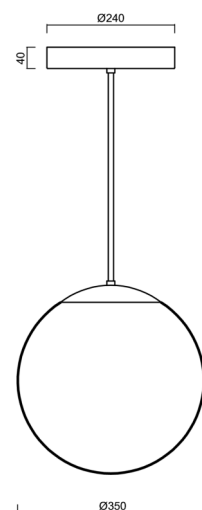

ADRIA P3A HP

LED-5L06E900Z11/097/L20 NK3HST NB 4K#

WWW.OSMONT.CZ

ADRIA P3A HP

Product code: ADR50834

Type: LED-5L06E900Z11/097/L20 NK3HST NB 4K#

Short description of the luminaire: Stainless steel brushed | pendant high-power LED light with emergency backup combined (with Self-test) | TRIPLEX OPAL hand blown glass shade | rod pendant 20 cm |

Technical data

Types of luminaires	Emergency combined SELFTEST
Mounting type	Suspended - rod
Base material	stainless steel steel
Shade material	three-layer glass TRIPLEX OPAL
Base color	brushed stainless steel
Shade color	white
Holding the shade	steel holder
Mounting location	ceiling
Width	350 mm
Length	350 mm
Height	350 mm
Diameter	ø 350 mm
Suspension length	200 mm
mounting holes (diameter)	none
Energy Class	D
Impact strength	IK01
Operating temperature	from -20°C to +30°C

Electrical data

Power consumption	43 W
Ingress Protection	IP40
Socket	LED modul
Battery type	LiFePO4
Emergency time	3 hours
SELFTEST	yes
terminal block	none

Luminous data

Lum. flux of luminaire	5870 lm
Lum. flux of light source	6670 lm
Lum. flux of light source in emergency mode	200 lm
Chromaticity temperature	4000 K
Rated life time LED L80/B10	100000 hours
CRI	Ra80
MacAdam	3
Blue light hazard	Risk group 0

Installation dimensions:

Additional assortment:

Lampshade

Product code	Name	Color	Picture	Drawing
20144	097	white	