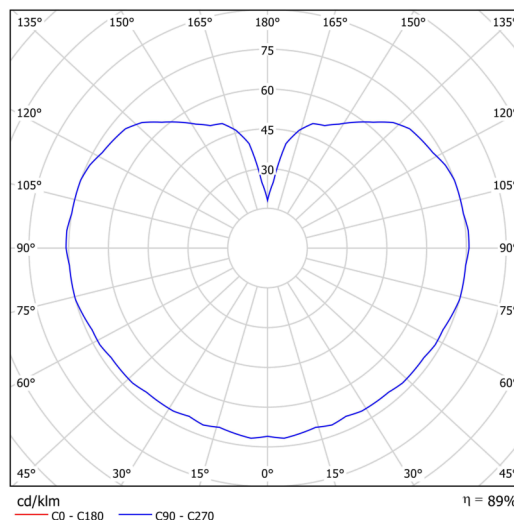

Technical data

Types of luminaires	Emergency combined SELFTEST
Mounting type	Suspended - rod
Base material	stainless steel steel
Shade material	three-layer glass TRIPLEX OPAL
Base color	brushed stainless steel
Shade color	white
Holding the shade	steel holder
Mounting location	ceiling
Width	350 mm
Length	350 mm
Height	350 mm
Diameter	ø 350 mm
Suspension length	200 mm
mounting holes (diameter)	none
Energy Class	D
Impact strength	IK01
Operating temperature	from -20°C to +30°C

Electrical data

Power consumption	43 W
Ingress Protection	IP40
Socket	LED modul
Battery type	LiFePO4
Emergency time	3 hours
SELFTEST	yes
terminal block	none

Luminous data

Lum. flux of luminaire	5870 lm
Lum. flux of light source	6670 lm
Lum. flux of light source in emergency mode	200 lm
Chromaticity temperature	4000 K
Rated life time LED L80/B10	100000 hours
CRI	Ra80
MacAdam	3
Blue light hazard	Risk group 0