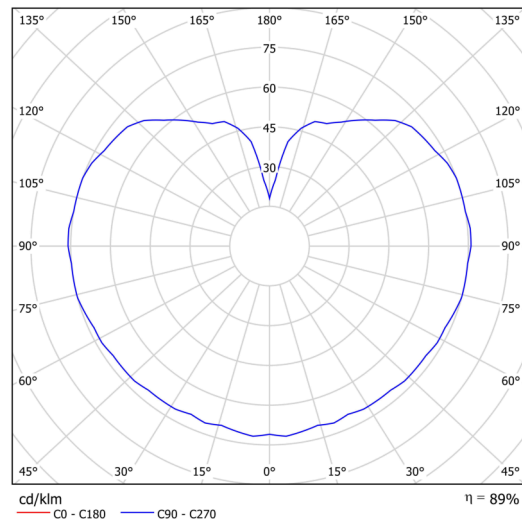

ADRIA P3A HP

Product code: ADR50821

Type: LED-5L06E900Z11/097/L60 NB 4K#

Short description of the luminaire: Stainless steel brushed | pendant high-power LED light ON/OFF | TRIPLEX OPAL hand blown glass shade | rod pendant 60 cm |

Technical data

Types of luminaires	Classic on/off
Mounting type	Suspended - rod
Base material	stainless steel steel
Shade material	three-layer glass TRIPLEX OPAL
Base color	brushed stainless steel
Shade color	white
Holding the shade	steel holder
Mounting location	ceiling
Width	350 mm
Length	350 mm
Height	350 mm
Diameter	ø 350 mm
Suspension length	600 mm
mounting holes (diameter)	none
Energy Class	D
Impact strength	IK01
Operating temperature	from -20°C to +30°C

Electrical data

Power consumption	43 W
Ingress Protection	IP40
Socket	LED modul
terminal block	none

Luminous data

Lum. flux of luminaire	5870 lm
Lum. flux of light source	6670 lm
Chromaticity temperature	4000 K
Rated life time LED L80/B10	100000 hours
CRI	Ra80
MacAdam	3
Blue light hazard	Risk group 0

Eulum data for calculation programs are available at www.osmont.cz.