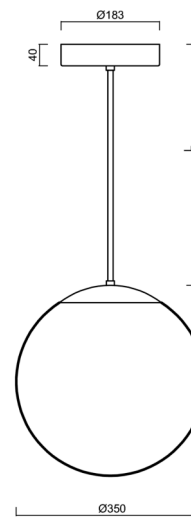

ADRIA P3A HP

Product code: ADR50821

Type: LED-5L06E900Z11/097/L60 NB 4K#

Short description of the luminaire: Stainless steel brushed | pendant high-power LED light ON/OFF | TRIPLEX OPAL hand blown glass shade | rod pendant 60 cm |

Technical data

Types of luminaires	Classic on/off
Mounting type	Suspended - rod
Base material	stainless steel steel
Shade material	three-layer glass TRIPLEX OPAL
Base color	brushed stainless steel
Shade color	white
Holding the shade	steel holder
Mounting location	ceiling
Width	350 mm
Length	350 mm
Height	350 mm
Diameter	ø 350 mm
Suspension length	600 mm
mounting holes (diameter)	none
Energy Class	D
Impact strength	IK01
Operating temperature	from -20°C to +30°C

Electrical data

Power consumption	43 W
Ingress Protection	IP40
Socket	LED modul
terminal block	none

Luminous data

Lum. flux of luminaire	5870 lm
Lum. flux of light source	6670 lm
Chromaticity temperature	4000 K
Rated life time LED L80/B10	100000 hours
CRI	Ra80
MacAdam	3
Blue light hazard	Risk group 0

Eulum data for calculation programs are available at www.osmont.cz.