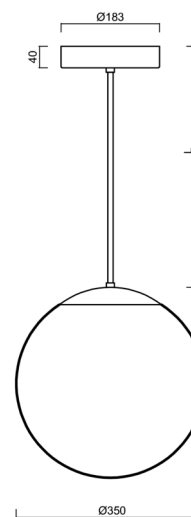

ADRIA P3A HP

Product code: ADR50820

Type: LED-5L06E900Z11/097/L40 NB 4K#

Short description of the luminaire: Stainless steel brushed | pendant high-power LED light ON/OFF | TRIPLEX OPAL hand blown glass shade | rod pendant 40 cm |

Technical data

Types of luminaires	Classic on/off
Mounting type	Suspended - rod
Base material	stainless steel steel
Shade material	three-layer glass TRIPLEX OPAL
Base color	brushed stainless steel
Shade color	white
Holding the shade	steel holder
Mounting location	ceiling
Width	350 mm
Length	350 mm
Height	350 mm
Diameter	ø 350 mm
Suspension length	400 mm
mounting holes (diameter)	none
Energy Class	D
Impact strength	IK01
Operating temperature	from -20°C to +30°C

Electrical data

Power consumption	43 W
Ingress Protection	IP40
Socket	LED modul
terminal block	none

Luminous data

Lum. flux of luminaire	5870 lm
Lum. flux of light source	6670 lm
Chromaticity temperature	4000 K
Rated life time LED L80/B10	100000 hours
CRI	Ra80
MacAdam	3
Blue light hazard	Risk group 0

Eulum data for calculation programs are available at www.osmont.cz.