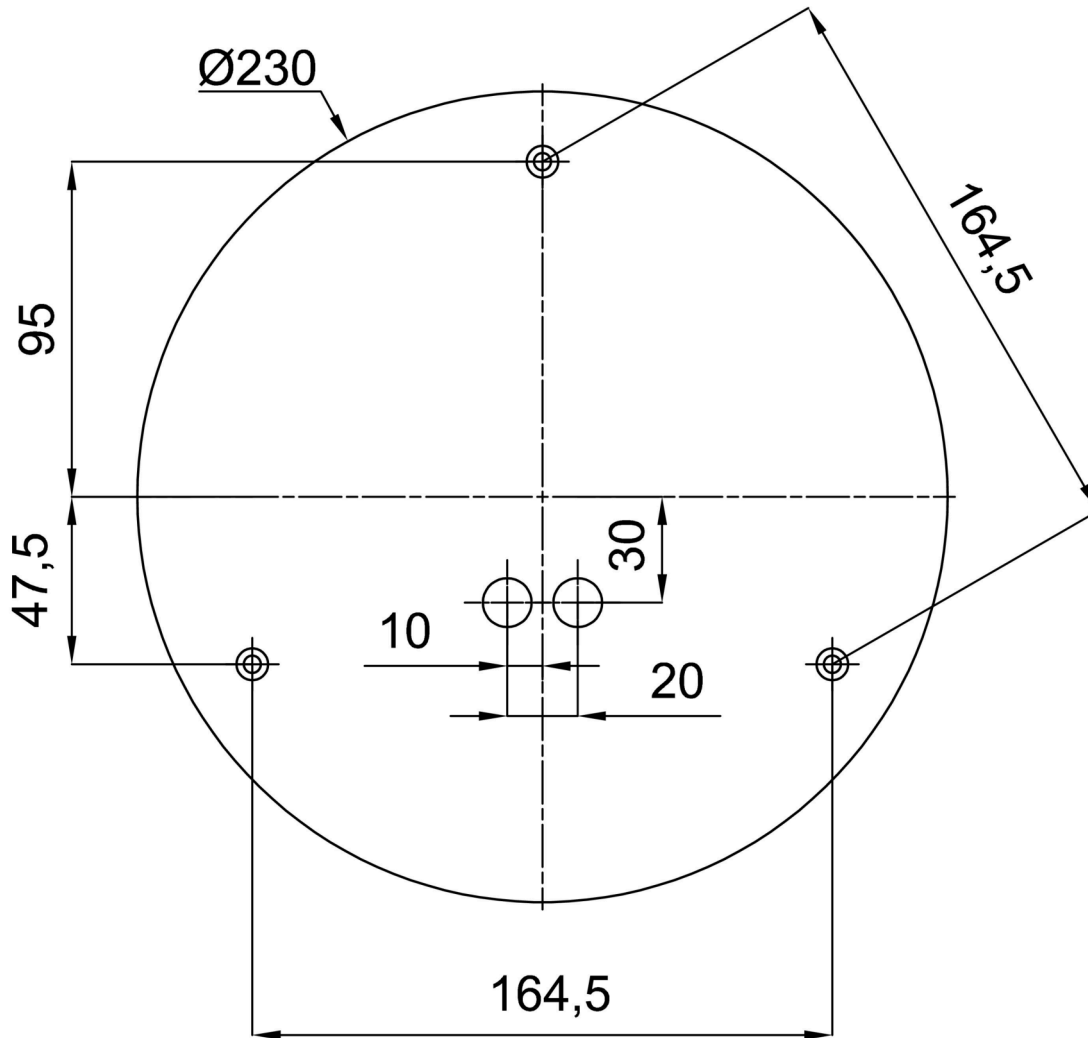

Technical data

Types of luminaires	Emergency combined SELFTEST
Mounting type	Suspended - rod
Base material	stainless steel steel
Shade material	three-layer glass TRIPLEX OPAL
Base color	polished stainless steel
Shade color	white
Holding the shade	steel holder
Mounting location	ceiling
Width	350 mm
Length	350 mm
Height	350 mm
Diameter	ø 350 mm
Suspension length	200 mm
mounting holes (diameter)	none
Energy Class	D
Impact strength	IK01
Operating temperature	from -20°C to +30°C

Installation dimensions:

Additional assortment:

Lampshade

Product code	Name	Color	Picture	Drawing
20144	097	white		