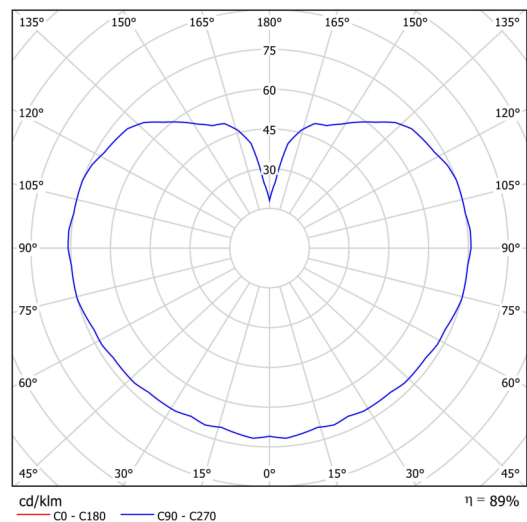

ADRIA P3A HP

Product code: ADR50800

Type: LED-5L06E900Z11/097/L40 NL 4K#

Short description of the luminaire: Stainless steel polished | pendant high-power LED light ON/OFF | TRIPLEX OPAL hand blown glass shade | rod pendant 40 cm |

Technical data

Types of luminaires	Classic on/off
Mounting type	Suspended - rod
Base material	stainless steel steel
Shade material	three-layer glass TRIPLEX OPAL
Base color	polished stainless steel
Shade color	white
Holding the shade	steel holder
Mounting location	ceiling
Width	350 mm
Length	350 mm
Height	350 mm
Diameter	ø 350 mm
Suspension length	400 mm
mounting holes (diameter)	none
Energy Class	D
Impact strength	IK01
Operating temperature	from -20°C to +30°C

Electrical data

Power consumption	43 W
Ingress Protection	IP40
Socket	LED modul
terminal block	none

Luminous data

Lum. flux of luminaire	5870 lm
Lum. flux of light source	6670 lm
Chromaticity temperature	4000 K
Rated life time LED L80/B10	100000 hours
CRI	Ra80
MacAdam	3
Blue light hazard	Risk group 0

Eulum data for calculation programs are available at www.osmont.cz.