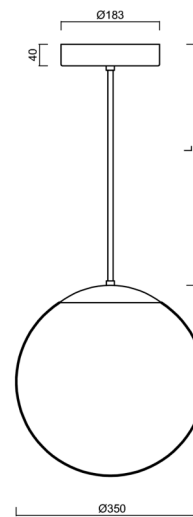

ADRIA P3A HP

Product code: ADR50800

Type: LED-5L06E900Z11/097/L40 NL 4K#

Short description of the luminaire: Stainless steel polished | pendant high-power LED light ON/OFF | TRIPLEX OPAL hand blown glass shade | rod pendant 40 cm |

Technical data

Types of luminaires	Classic on/off
Mounting type	Suspended - rod
Base material	stainless steel steel
Shade material	three-layer glass TRIPLEX OPAL
Base color	polished stainless steel
Shade color	white
Holding the shade	steel holder
Mounting location	ceiling
Width	350 mm
Length	350 mm
Height	350 mm
Diameter	ø 350 mm
Suspension length	400 mm
mounting holes (diameter)	none
Energy Class	D
Impact strength	IK01
Operating temperature	from -20°C to +30°C

Electrical data

Power consumption	43 W
Ingress Protection	IP40
Socket	LED modul
terminal block	none

Luminous data

Lum. flux of luminaire	5870 lm
Lum. flux of light source	6670 lm
Chromaticity temperature	4000 K
Rated life time LED L80/B10	100000 hours
CRI	Ra80
MacAdam	3
Blue light hazard	Risk group 0

Eulum data for calculation programs are available at www.osmont.cz.