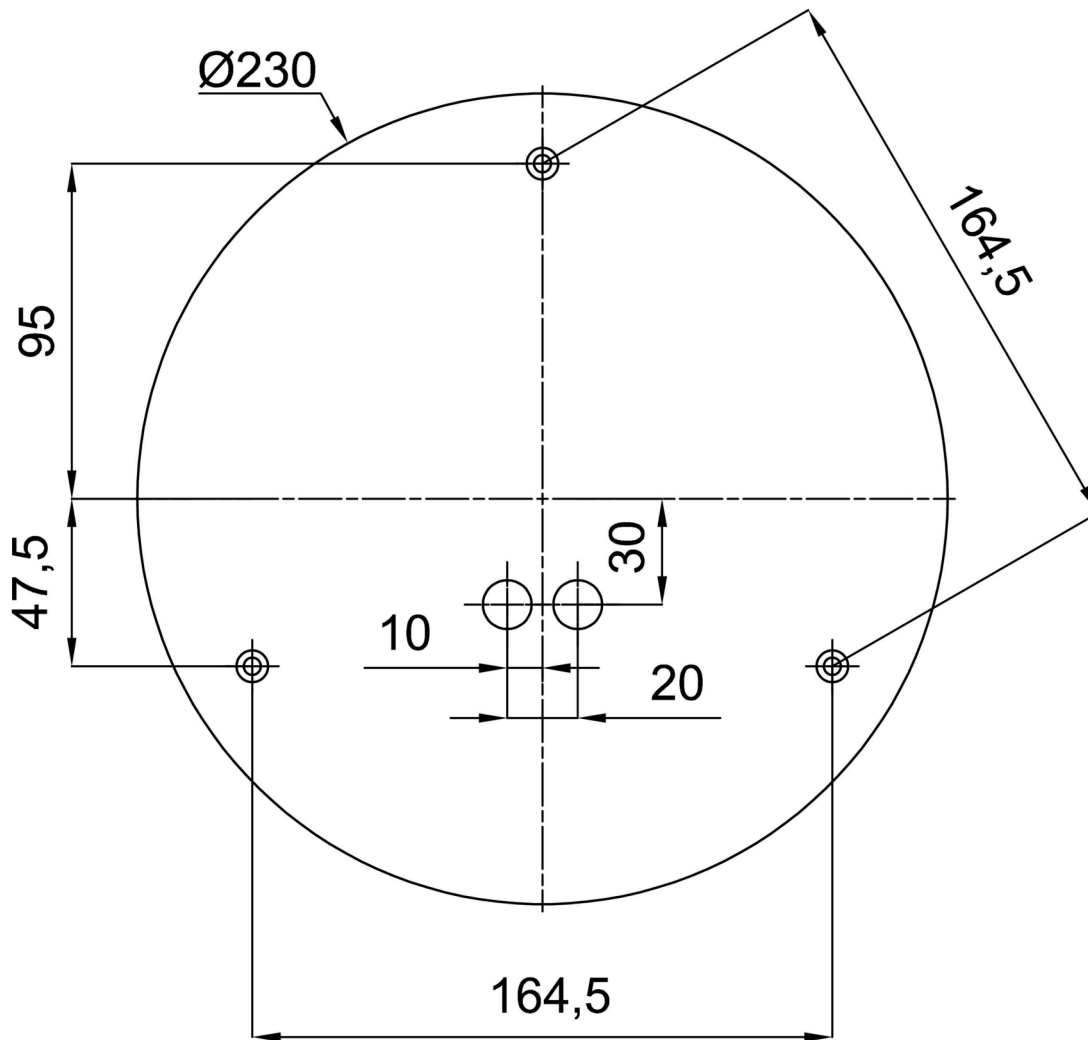

Technical data

Types of luminaires	Emergency combined
Mounting type	Suspended - rod
Base material	brass
Shade material	three-layer glass TRIPLEX OPAL
Base color	polished brass
Shade color	white
Holding the shade	steel holder
Mounting location	ceiling
Width	350 mm
Length	350 mm
Height	350 mm
Diameter	Ø 350 mm
Suspension length	800 mm
mounting holes (diameter)	none
Energy Class	D
Impact strength	IK01
Operating temperature	from -20°C to +30°C

Installation dimensions:

Additional assortment:

Lampshade

Product code	Name	Color	Picture	Drawing
20144	097	white	