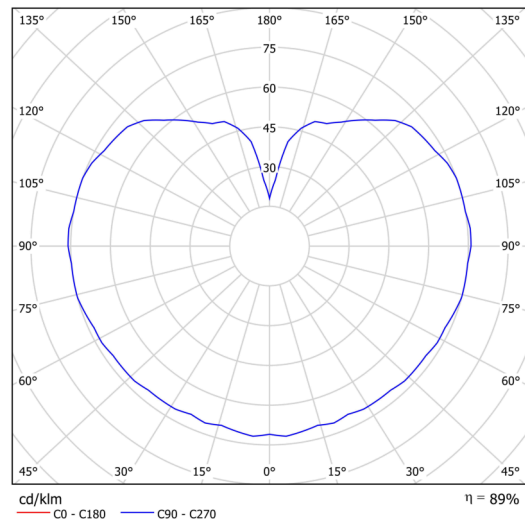

Luminous data

Lum. flux of luminaire	5870 lm
Lum. flux of light source	6670 lm
Lum. flux of light source in emergency mode	200 lm
Chromaticity temperature	4000 K
Rated life time LED L80/B10	100000 hours
CRI	Ra80
MacAdam	3
Blue light hazard	Risk group 0

Eulum data for calculation programs are available at www.osmont.cz.