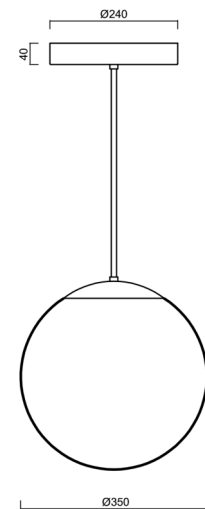

ADRIA P3A HP

LED-5L06E900Z11/097/L80 NK3H MS 4K#

WWW.OSMONT.CZ

ADRIA P3A HP

Product code: ADR50792

Type: LED-5L06E900Z11/097/L80 NK3H MS 4K#

Short description of the luminaire: Brass polished | pendant high-power LED light with emergency backup combined | TRIPLEX OPAL hand blown glass shade | rod pendant 80 cm |

Technical data

Types of luminaires	Emergency combined
Mounting type	Suspended - rod
Base material	brass
Shade material	three-layer glass TRIPLEX OPAL
Base color	polished brass
Shade color	white
Holding the shade	steel holder
Mounting location	ceiling
Width	350 mm
Length	350 mm
Height	350 mm
Diameter	Ø 350 mm
Suspension length	800 mm
mounting holes (diameter)	none
Energy Class	D
Impact strength	IK01
Operating temperature	from -20°C to +30°C

Electrical data

Power consumption	43 W
Ingress Protection	IP40
Socket	LED modul
Battery type	LiFePO4
Emergency time	3 hours
terminal block	none

Luminous data

Lum. flux of luminaire	5870 lm
Lum. flux of light source	6670 lm
Lum. flux of light source in emergency mode	200 lm
Chromaticity temperature	4000 K
Rated life time LED L80/B10	100000 hours
CRI	Ra80
MacAdam	3
Blue light hazard	Risk group 0

Installation dimensions:

Additional assortment:

Lampshade

Product code	Name	Color	Picture	Drawing
20144	097	white	